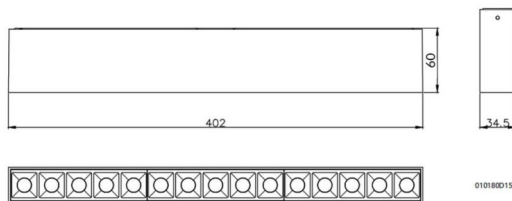

STAR-S

Lavov surface downlight from the family STAR-S with a power of 30W and an optics of 15 degrees made in Die Cast Aluminum and Micro reflectors PC and louvers ABS with a real lumen output of 2250lm and an efficiency of 75lm/W, ON-OFF driver.

Item code	86.D032.3411.02
Product type	Indoor
Category	Surface Downlights
Family	STAR-S

Pictograms

Dimensions

Product dimensions (mm) **L403*W33*H60**

Scheme

Product

Real power (W)	30
Real luminous flux (Lm)	2340
Luminous efficiency (Lm/W)	78
Beam angle (°)	15
Life time (h)	50000h L80B10
IP	20
Colour	Black
U. G. R	19
Control gear included	Yes
Control gear	ON-OFF
Light source	LED
Type of LED	SMD
Colour temperature (K)	4000
Colour consistency (SDCM)	SDCM3
CRI	90