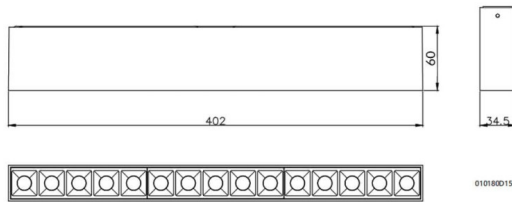

STAR-S

Lavov surface downlight from the family STAR-S with a power of 30W and an optics of 15 degrees made in Die Cast Aluminum and Micro reflectors PC and louvers ABS with a real lumen output of 2250lm and an efficiency of 75lm/W, ON-OFF driver.

Item code	86.D032.3411.02
Product type	Indoor
Category	Surface Downlights
Family	STAR-S

Pictograms

Dimensions

Product dimensions (mm) **L403*W33*H60**

Scheme

Product	
Real power (W)	30
Real luminous flux (Lm)	2340
Luminous efficiency (Lm/W)	78
Beam angle (º)	15
Life time (h)	50000h L80B10
IP	20
Colour	Black
U. G. R	<19
Control gear included	Yes
Control gear	ON-OFF
Colour temperature (K)	4000
Colour consistency (SDCM)	SDCM<3
CRI	90