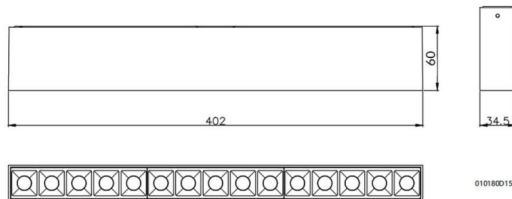

STAR-S

Lavov surface downlight from the family STAR-S with a power of 30W and an optics of 36 degrees made in Die Cast Aluminum and Micro reflectors PC and louvers ABS with a real lumen output of 2250lm and an efficiency of 75lm/W, ON-OFF driver.

Item code	86.D032.3431.01
Product type	Indoor
Category	Surface Downlights
Family	STAR-S

Pictograms

Dimensions

Product dimensions (mm) **L403*W33*H60**

Scheme

Product	
Real power (W)	30
Real luminous flux (Lm)	2250
Luminous efficiency (Lm/W)	75
Beam angle (&ordm;)	36
Life time (h)	50000h L80B10
IP	20
Colour	White
U. G. R	<19
Control gear included	Yes
Control gear	ON-OFF
Colour temperature (K)	4000
Colour consistency (SDCM)	SDCM<3
CRI	90