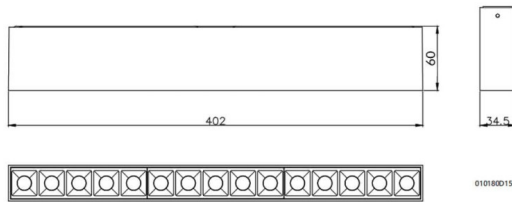

STAR-S

Lavov surface downlight from the family STAR-S with a power of 30W and an optics of 36 degrees made in Die Cast Aluminum and Micro reflectors PC and louvers ABS with a real lumen output of 2250lm and an efficiency of 75lm/W, ON-OFF driver.

Item code	86.D032.3431.02
Product type	Indoor
Category	Surface Downlights
Family	STAR-S

Pictograms

Dimensions

Product dimensions (mm) **L403*W33*H60**

Scheme

Product	
Real power (W)	30
Real luminous flux (Lm)	2250
Luminous efficiency (Lm/W)	75
Beam angle (º)	36
Life time (h)	50000h L80B10
IP	20
Colour	Black
U. G. R	<19
Control gear included	Yes
Control gear	ON-OFF
Colour temperature (K)	4000
Colour consistency (SDCM)	SDCM<3
CRI	90