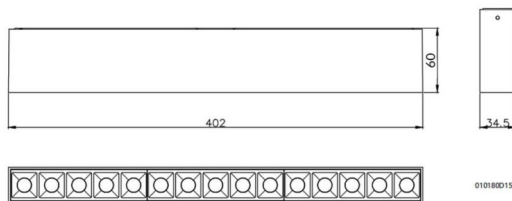

STAR-S

Lavov surface downlight from the family STAR-S with a power of 30W and an optics of 36 degrees made in Die Cast Aluminum and Micro reflectors PC and louvers ABS with a real lumen output of 2250lm and an efficiency of 75lm/W, ON-OFF driver.

Item code	86.D032.3431.02
Product type	Indoor
Category	Surface Downlights
Family	STAR-S

Pictograms

Dimensions

Product dimensions (mm) **L403*W33*H60**

Scheme

Product	
Real power (W)	30
Real luminous flux (Lm)	2250
Luminous efficiency (Lm/W)	75
Beam angle (°)	36
Life time (h)	50000h L80B10
IP	20
Colour	Black
U. G. R	19
Control gear included	Yes
Control gear	ON-OFF
Light source	LED
Type of LED	SMD
Colour temperature (K)	4000
Colour consistency (SDCM)	SDCM3
CRI	90