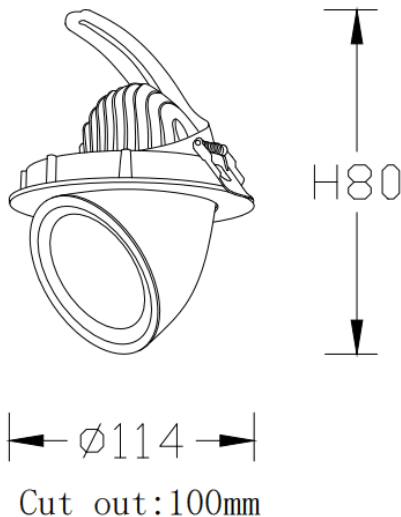

TILT

Lavov downlight from the family TILT with a power of 15W and a beam angle of 15°. Finished in White colour. With a total lumen output of 1500lm and a luminous efficacy of 100lm/W. Made in Die Cast Aluminum. Driver ON/OFF. CCT 3000K.

Item code	86.D039.2311.01
Product type	Indoor
Category	Downlights
Family	TILT

Pictograms

Scheme

Product	
Real power (W)	15
Real luminous flux (Lm)	1500
Luminous efficiency (Lm/W)	100
Beam angle (°)	15°
Life time (h)	50000 h L80B10
IP	20
Electrical class insulation	Clas II
Colour	White
Control gear included	Yes
Control gear	ON/OFF
Flicker Free	Yes
Light source	LED
Type of LED	COB
Colour temperature (K)	3000
Colour consistency (SDCM)	SDCM3
CRI	80