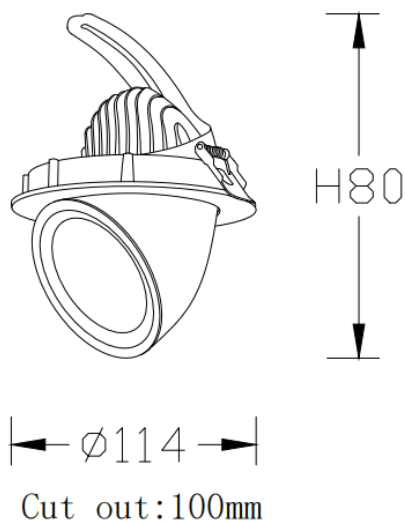

TILT

Lavov downlight from the family TILT with a power of 15W and a beam angle of 24°. Finished in White colour. With a total lumen output of 1500lm and a luminous efficacy of 100lm/W. Made in Die Cast Aluminum. Driver ON/OFF. CCT 3000K.

Item code	86.D039.2321.01
Product type	Indoor
Category	Downlights
Family	TILT
Pictograms	

Scheme

Photometry

Product	
Real power (W)	15
Real luminous flux (Lm)	1500
Luminous efficiency (Lm/W)	100
Beam angle (º)	24°
Life time (h)	50000 h L80B10
IP	20
Electrical class insulation	Clas II
Colour	White
Control gear included	Yes
Control gear	ON/OFF
Flicker Free	Yes
Light source	LED
Type of LED	COB
Colour temperature (K)	3000
Colour consistency (SDCM)	SDCM<3
CRI	80