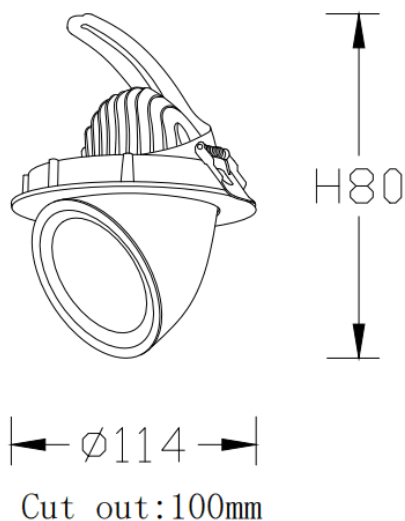

TILT

Lavov downlight from the family TILT with a power of 15W and a beam angle of 24°. Finished in White colour. With a total lumen output of 1500lm and a luminous efficacy of 100lm/W. Made in Die Cast Aluminum. Driver ON/OFF. CCT 4000K.

Item code	86.D039.2421.01
Product type	Indoor
Category	Downlights
Family	TILT

Pictograms

Scheme

Product	
Real power (W)	15
Real luminous flux (Lm)	1500
Luminous efficiency (Lm/W)	100
Beam angle (°)	24°
Life time (h)	50000 h L80B10
IP	20
Electrical class insulation	Clas II
Colour	White
Control gear included	Yes
Control gear	ON/OFF
Flicker Free	Yes
Light source	LED
Type of LED	COB
Colour temperature (K)	4000
Colour consistency (SDCM)	SDCM3
CRI	80