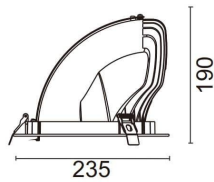

Scheme

Product	
Real power (W)	60
Real luminous flux (Lm)	7210
Luminous efficiency (Lm/W)	120
Beam angle (°)	24
Life time (h)	50000 h L80B10
IP	20
Electrical class insulation	Clas II
Colour	White
Control gear included	Yes
Control gear	ON/OFF
Flicker Free	Yes
Light source	LED
Type of LED	COB
Colour temperature (K)	3000
Colour consistency (SDCM)	SDCM<3
CRI	80