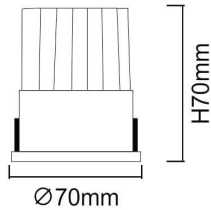

WALLWASH

Lavov Downlights from the family WALLWASH ,power 9 W and CRI 80 with an optic 24 degrees With a real lumen output of 1080lm and a luminous efficacy of 90lm/W. Made in Die Cast Aluminum and finished in Whitecolor.CCT 3000K. Driver ON/OFF.

Item code	86.D040.0311.01
Product type	Indoor
Category	Downlights
Family	WALLWASH
Pictograms	

Scheme

Product	
Real power (W)	12
Real luminous flux (Lm)	1080
Luminous efficiency (Lm/W)	90
Beam angle (°)	24
Life time (h)	50000 h L80B10
IP	20
Electrical class insulation	Clas II
Colour	White
Control gear included	Yes
Control gear	ON/OFF
Flicker Free	Yes
Light source	LED
Type of LED	COB
Colour temperature (K)	3000
Colour consistency (SDCM)	SDCM<3
CRI	80