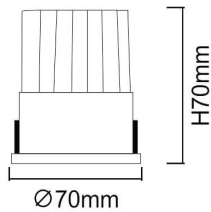

WALLWASH

Lavov Downlights from the family WALLWASH ,power 9 W and CRI 80 with an optic 24 degrees With a real lumen output of 1080lm and a luminous efficacy of 90lm/W. Made in Die Cast Aluminum and finished in Whitecolor.CCT 3000K. Driver ON/OFF.

Item code	86.D040.0311.01
Product type	Indoor
Category	Downlights
Family	WALLWASH
Pictograms	

Scheme

Product	
Real power (W)	12
Real luminous flux (Lm)	1080
Luminous efficiency (Lm/W)	90
Beam angle (°)	24
Life time (h)	50000 h L80B10
IP	20
Electrical class insulation	Clas II
Colour	White
Control gear included	Yes
Control gear	ON/OFF
Flicker Free	Yes
Light source	LED
Type of LED	COB
Colour temperature (K)	3000
Colour consistency (SDCM)	SDCM<3
CRI	80