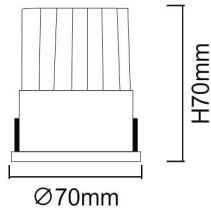

WALLWASH

Lavov Downlights from the family WALLWASH ,power 9 W and CRI 80 with an optic 40 degrees With a real lumen output of 1080lm and a luminous efficacy of 90lm/W. Made in Die Cast Aluminum and finished in Whitecolor.CCT 3000K. Driver ON/OFF.

Item code	86.D040.0321.01
Product type	Indoor
Category	Downlights
Family	WALLWASH
Pictograms	        

Scheme

Product	
Real power (W)	12
Real luminous flux (Lm)	1080
Luminous efficiency (Lm/W)	90
Beam angle (°)	40
Life time (h)	50000 h L80B10
IP	20
Electrical class insulation	Clas II
Colour	White
Control gear included	Yes
Control gear	ON/OFF
Flicker Free	Yes
Light source	LED
Type of LED	COB
Colour temperature (K)	3000
Colour consistency (SDCM)	SDCM<3
CRI	80