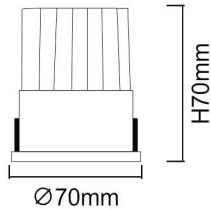

WALLWASH

Lavov Downlights from the family WALLWASH ,power 9 W and CRI 80 with an optic 40 degrees With a real lumen output of 1080lm and a luminous efficacy of 90lm/W. Made in Die Cast Aluminum and finished in Whitecolor.CCT 3000K. Driver DALI.

Item code	86.D040.0323.01
Product type	Indoor
Category	Downlights
Family	WALLWASH
Pictograms	        

Scheme

Product	
Real power (W)	12
Real luminous flux (Lm)	1080
Luminous efficiency (Lm/W)	90
Beam angle (°)	40
Life time (h)	50000 h L80B10
IP	20
Electrical class insulation	Clas II
Colour	White
Control gear included	Yes
Control gear	DALI
Flicker Free	Yes
Light source	LED
Type of LED	COB
Colour temperature (K)	3000
Colour consistency (SDCM)	SDCM<3
CRI	80