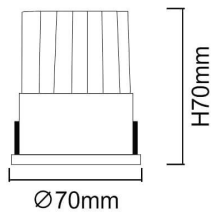

WALLWASH

Lavov Downlights from the family WALLWASH ,power 9 W and CRI 80 with an optic Wallwasher One Side With a real lumen output of 1080lm and a luminous efficacy of 90lm/W. Made inDie Cast Aluminum and finished in Whitecolor.CCT 3000K. Driver ON/OFF.

Item code	86.D040.0331.01
Product type	Indoor
Category	Downlights
Family	WALLWASH
Pictograms	

Scheme

Product	
Real power (W)	12
Real luminous flux (Lm)	1080
Luminous efficiency (Lm/W)	90
Beam angle (°)	Wallwasher One Side
Life time (h)	50000 h L80B10
IP	20
Electrical class insulation	Clas II
Colour	White
Control gear included	Yes
Control gear	ON/OFF
Flicker Free	Yes
Light source	LED
Type of LED	COB
Colour temperature (K)	3000
Colour consistency (SDCM)	SDCM<3
CRI	80