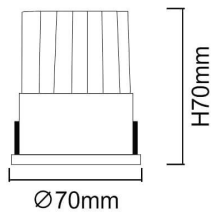

### WALLWASH

Lavov Downlights from the family WALLWASH ,power 9 W and CRI 80 with an optic Wallwasher One Side With a real lumen output of 1080lm and a luminous efficacy of 90lm/W. Made in Die Cast Aluminum and finished in Whitecolor.CCT 3000K. Driver DALI.

### Scheme

<b>Product</b>	
<b>Real power (W)</b>	<b>12</b>
<b>Real luminous flux (Lm)</b>	<b>1080</b>
<b>Luminous efficiency (Lm/W)</b>	<b>90</b>
<b>Beam angle (°)</b>	<b>Wallwasher One Side</b>
<b>Life time (h)</b>	<b>50000 h L80B10</b>
<b>IP</b>	<b>20</b>
<b>Electrical class insulation</b>	<b>Clas II</b>
<b>Colour</b>	<b>White</b>
<b>Control gear included</b>	<b>Yes</b>
<b>Control gear</b>	<b>DALI</b>
<b>Flicker Free</b>	<b>Yes</b>
<b>Light source</b>	<b>LED</b>
<b>Type of LED</b>	<b>COB</b>
<b>Colour temperature (K)</b>	<b>3000</b>
<b>Colour consistency (SDCM)</b>	<b>SDCM&lt;3</b>
<b>CRI</b>	<b>80</b>