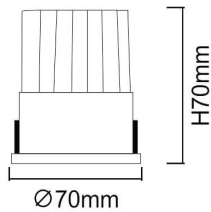

WALLWASH

Lavov Downlights from the family WALLWASH ,power 9 W and CRI 80 with an optic Double Wallwasher With a real lumen output of 1080lm and a luminous efficacy of 90lm/W. Made in Die Cast Aluminum and finished in White color. CCT 3000K. Driver ON/OFF.

Item code	86.D040.0341.01
Product type	Indoor
Category	Downlights
Family	WALLWASH
Pictograms	

Scheme

Product	
Real power (W)	12
Real luminous flux (Lm)	1080
Luminous efficiency (Lm/W)	90
Beam angle (°)	Double Wallwasher
Life time (h)	50000 h L80B10
IP	20
Electrical class insulation	Clas II
Colour	White
Control gear included	Yes
Control gear	ON/OFF
Flicker Free	Yes
Light source	LED
Type of LED	COB
Colour temperature (K)	3000
Colour consistency (SDCM)	SDCM<3
CRI	80