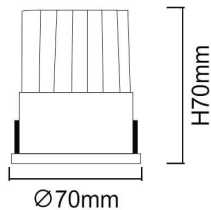

WALLWASH

Lavov Downlights from the family WALLWASH ,power 9 W and CRI 80 with an optic Double Wallwasher With a real lumen output of 1080lm and a luminous efficacy of 90lm/W. Made in Die Cast Aluminum and finished in White color. CCT 3000K. Driver ON/OFF.

Item code	86.D040.0341.01
Product type	Indoor
Category	Downlights
Family	WALLWASH

Pictograms

Scheme

Product	
Real power (W)	12
Real luminous flux (Lm)	1080
Luminous efficiency (Lm/W)	90
Beam angle (°)	Double Wallwasher
Life time (h)	50000 h L80B10
IP	20
Electrical class insulation	Clas II
Colour	White
Control gear included	Yes
Control gear	ON/OFF
Flicker Free	Yes
Light source	LED
Type of LED	COB
Colour temperature (K)	3000
Colour consistency (SDCM)	SDCM<3
CRI	80