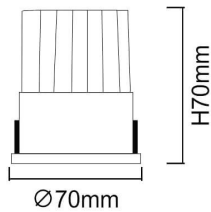

WALLWASH

Lavov Downlights from the family WALLWASH ,power 9 W and CRI 80 with an optic Double Wallwasher With a real lumen output of 1080lm and a luminous efficacy of 90lm/W. Made in Die Cast Aluminum and finished in Whitecolor.CCT 3000K. Driver DALI.

Item code	86.D040.0343.01
Product type	Indoor
Category	Downlights
Family	WALLWASH

Pictograms

Scheme

Product	
Real power (W)	12
Real luminous flux (Lm)	1080
Luminous efficiency (Lm/W)	90
Beam angle (°)	Double Wallwasher
Life time (h)	50000 h L80B10
IP	20
Electrical class insulation	Clas II
Colour	White
Control gear included	Yes
Control gear	DALI
Flicker Free	Yes
Light source	LED
Type of LED	COB
Colour temperature (K)	3000
Colour consistency (SDCM)	SDCM<3
CRI	80