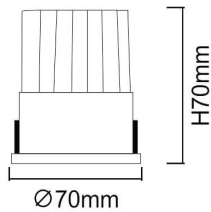

WALLWASH

Lavov Downlights from the family WALLWASH ,power 9 W and CRI 80 with an optic Double Wallwasher With a real lumen output of 1080lm and a luminous efficacy of 90lm/W. Made in Die Cast Aluminum and finished in White color. CCT 3000K. Driver DALI.

Item code	86.D040.0343.01
Product type	Indoor
Category	Downlights
Family	WALLWASH
Pictograms	

Scheme

Product	
Real power (W)	12
Real luminous flux (Lm)	1080
Luminous efficiency (Lm/W)	90
Beam angle (°)	Double Wallwasher
Life time (h)	50000 h L80B10
IP	20
Electrical class insulation	Clas II
Colour	White
Control gear included	Yes
Control gear	DALI
Flicker Free	Yes
Light source	LED
Type of LED	COB
Colour temperature (K)	3000
Colour consistency (SDCM)	SDCM<3
CRI	80