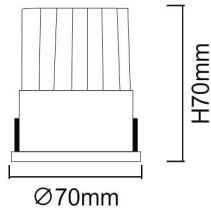

### WALLWASH

Lavov Downlights from the family WALLWASH ,power 9 W and CRI 80 with an optic Double Wallwasher With a real lumen output of 1080lm and a luminous efficacy of 90lm/W. Made in Die Cast Aluminum and finished in White color. CCT 3000K. Driver DALI.

### Scheme

Product	
Real power (W)	12
Real luminous flux (Lm)	1080
Luminous efficiency (Lm/W)	90
Beam angle (°)	Double Wallwasher
Life time (h)	50000 h L80B10
IP	20
Electrical class insulation	Clas II
Colour	White
Control gear included	Yes
Control gear	DALI
Flicker Free	Yes
Light source	LED
Type of LED	COB
Colour temperature (K)	3000
Colour consistency (SDCM)	SDCM<3
CRI	80