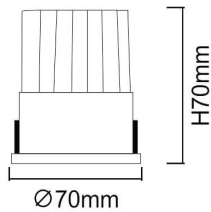

Scheme

Product	
Real power (W)	12
Real luminous flux (Lm)	1080
Luminous efficiency (Lm/W)	90
Beam angle (°)	24
Life time (h)	50000 h L80B10
IP	20
Electrical class insulation	Clas II
Colour	White
Control gear included	Yes
Control gear	ON/OFF
Flicker Free	Yes
Light source	LED
Type of LED	COB
Colour temperature (K)	4000
Colour consistency (SDCM)	SDCM<3
CRI	80