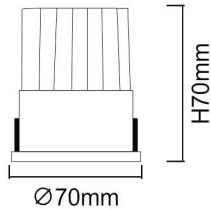

### WALLWASH

Lavov Downlights from the family WALLWASH ,power 9 W and CRI 80 with an optic 24 degrees With a real lumen output of 1080lm and a luminous efficacy of 90lm/W. Made in Die Cast Aluminum and finished in Whitecolor.CCT 4000K. Driver ON/OFF.

### Scheme

Product	
Real power (W)	12
Real luminous flux (Lm)	1080
Luminous efficiency (Lm/W)	90
Beam angle (°)	24
Life time (h)	50000 h L80B10
IP	20
Electrical class insulation	Clas II
Colour	White
Control gear included	Yes
Control gear	ON/OFF
Flicker Free	Yes
Light source	LED
Type of LED	COB
Colour temperature (K)	4000
Colour consistency (SDCM)	SDCM<3
CRI	80