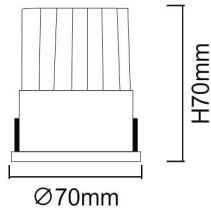

WALLWASH

Lavov Downlights from the family WALLWASH ,power 9 W and CRI 80 with an optic 24 degrees With a real lumen output of 1080lm and a luminous efficacy of 90lm/W. Made in Die Cast Aluminum and finished in Whitecolor.CCT 4000K. Driver DALI.

Item code	86.D040.0413.01
Product type	Indoor
Category	Downlights
Family	WALLWASH
Pictograms	        

Scheme

Product	
Real power (W)	12
Real luminous flux (Lm)	1080
Luminous efficiency (Lm/W)	90
Beam angle (°)	24
Life time (h)	50000 h L80B10
IP	20
Electrical class insulation	Clas II
Colour	White
Control gear included	Yes
Control gear	DALI
Flicker Free	Yes
Light source	LED
Type of LED	COB
Colour temperature (K)	4000
Colour consistency (SDCM)	SDCM<3
CRI	80