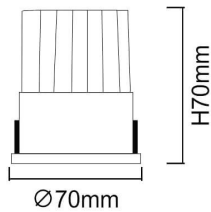

WALLWASH

Lavov Downlights from the family WALLWASH ,power 9 W and CRI 80 with an optic 40 degrees With a real lumen output of 810lm and a luminous efficacy of 90lm/W. Made inDie Cast Aluminum and finished in Whitecolor.CCT 4000K. Driver ON/OFF.

Item code	86.D040.0421.01
Product type	Indoor
Category	Downlights
Family	WALLWASH

Pictograms

Scheme

Product	
Real power (W)	9
Real luminous flux (Lm)	810
Luminous efficiency (Lm/W)	90
Beam angle (°)	40
Life time (h)	50000 h L80B10
IP	20
Electrical class insulation	Clas II
Colour	White
Control gear included	Yes
Control gear	ON/OFF
Flicker Free	Yes
Light source	LED
Type of LED	COB
Colour temperature (K)	4000
Colour consistency (SDCM)	SDCM<3
CRI	80