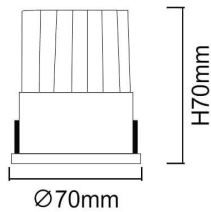

### WALLWASH

Lavov Downlights from the family WALLWASH ,power 9 W and CRI 80 with an optic 40 degrees With a real lumen output of 810lm and a luminous efficacy of 90lm/W. Made inDie Cast Aluminum and finished in Whitecolor.CCT 4000K. Driver ON/OFF.

### Scheme

<b>Product</b>	
<b>Real power (W)</b>	<b>9</b>
<b>Real luminous flux (Lm)</b>	<b>810</b>
<b>Luminous efficiency (Lm/W)</b>	<b>90</b>
<b>Beam angle (°)</b>	<b>40</b>
<b>Life time (h)</b>	<b>50000 h L80B10</b>
<b>IP</b>	<b>20</b>
<b>Electrical class insulation</b>	<b>Clas II</b>
<b>Colour</b>	<b>White</b>
<b>Control gear included</b>	<b>Yes</b>
<b>Control gear</b>	<b>ON/OFF</b>
<b>Flicker Free</b>	<b>Yes</b>
<b>Light source</b>	<b>LED</b>
<b>Type of LED</b>	<b>COB</b>
<b>Colour temperature (K)</b>	<b>4000</b>
<b>Colour consistency (SDCM)</b>	<b>SDCM&lt;3</b>
<b>CRI</b>	<b>80</b>