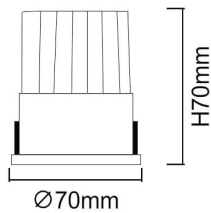

WALLWASH

Lavov Downlights from the family WALLWASH ,power 9 W and CRI 80 with an optic 40 degrees With a real lumen output of 810lm and a luminous efficacy of 90lm/W. Made inDie Cast Aluminum and finished in Whitecolor.CCT 4000K. Driver ON/OFF.

Item code	86.D040.0421.01
Product type	Indoor
Category	Downlights
Family	WALLWASH
Pictograms	

Scheme

Product	
Real power (W)	9
Real luminous flux (Lm)	810
Luminous efficiency (Lm/W)	90
Beam angle (°)	40
Life time (h)	50000 h L80B10
IP	20
Electrical class insulation	Clas II
Colour	White
Control gear included	Yes
Control gear	ON/OFF
Flicker Free	Yes
Light source	LED
Type of LED	COB
Colour temperature (K)	4000
Colour consistency (SDCM)	SDCM<3
CRI	80