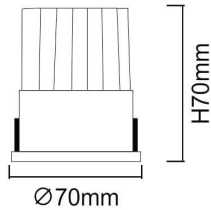

WALLWASH

Lavov Downlights from the family WALLWASH ,power 9 W and CRI 80 with an optic 40 degrees With a real lumen output of 810lm and a luminous efficacy of 90lm/W. Made inDie Cast Aluminum and finished in Whitecolor.CCT 4000K. Driver DALI.

Item code	86.D040.0423.01
Product type	Indoor
Category	Downlights
Family	WALLWASH
Pictograms	        

Scheme

Product	
Real power (W)	9
Real luminous flux (Lm)	810
Luminous efficiency (Lm/W)	90
Beam angle (°)	40
Life time (h)	50000 h L80B10
IP	20
Electrical class insulation	Clas II
Colour	White
Control gear included	Yes
Control gear	DALI
Flicker Free	Yes
Light source	LED
Type of LED	COB
Colour temperature (K)	4000
Colour consistency (SDCM)	SDCM<3
CRI	80