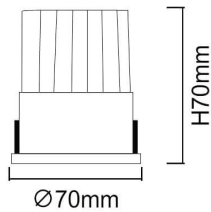

WALLWASH

Lavov Downlights from the family WALLWASH ,power 9 W and CRI 80 with an optic Wallwasher One Side With a real lumen output of 810lm and a luminous efficacy of 90lm/W. Made in Die Cast Aluminum and finished in White color. CCT 4000K. Driver ON/OFF.

Item code	86.D040.0431.01
Product type	Indoor
Category	Downlights
Family	WALLWASH
Pictograms	

Scheme

Product	
Real power (W)	9
Real luminous flux (Lm)	810
Luminous efficiency (Lm/W)	90
Beam angle (°)	Wallwasher One Side
Life time (h)	50000 h L80B10
IP	20
Electrical class insulation	Clas II
Colour	White
Control gear included	Yes
Control gear	ON/OFF
Flicker Free	Yes
Light source	LED
Type of LED	COB
Colour temperature (K)	4000
Colour consistency (SDCM)	SDCM<3
CRI	80