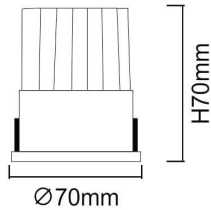

WALLWASH

Lavov Downlights from the family WALLWASH ,power 9 W and CRI 80 with an optic Wallwasher One Side With a real lumen output of 810lm and a luminous efficacy of 90lm/W. Made in Die Cast Aluminum and finished in Whitecolor.CCT 4000K. Driver ON/OFF.

Item code	86.D040.0431.01
Product type	Indoor
Category	Downlights
Family	WALLWASH
Pictograms	

Scheme

Product

Real power (W)	9
Real luminous flux (Lm)	810
Luminous efficiency (Lm/W)	90
Beam angle (°)	Wallwasher One Side
Life time (h)	50000 h L80B10
IP	20
Electrical class insulation	Clas II
Colour	White
Control gear included	Yes
Control gear	ON/OFF
Flicker Free	Yes
Light source	LED
Type of LED	COB
Colour temperature (K)	4000
Colour consistency (SDCM)	SDCM<3
CRI	80