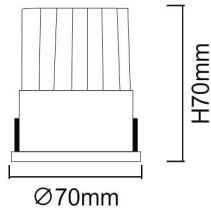

WALLWASH

Lavov Downlights from the family WALLWASH ,power 9 W and CRI 80 with an optic Wallwasher One Side With a real lumen output of 810lm and a luminous efficacy of 90lm/W. Made in Die Cast Aluminum and finished in Whitecolor.CCT 4000K. Driver DALI.

Item code	86.D040.0433.01
Product type	Indoor
Category	Downlights
Family	WALLWASH
Pictograms	

Scheme

Product	
Real power (W)	9
Real luminous flux (Lm)	810
Luminous efficiency (Lm/W)	90
Beam angle (°)	Wallwasher One Side
Life time (h)	50000 h L80B10
IP	20
Electrical class insulation	Clas II
Colour	White
Control gear included	Yes
Control gear	DALI
Flicker Free	Yes
Light source	LED
Type of LED	COB
Colour temperature (K)	4000
Colour consistency (SDCM)	SDCM<3
CRI	80