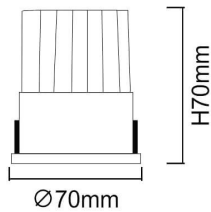

WALLWASH

Lavov Downlights from the family WALLWASH ,power 9 W and CRI 80 with an optic Double Wallwasher With a real lumen output of 810lm and a luminous efficacy of 90lm/W. Made in Die Cast Aluminum and finished in White color. CCT 4000K. Driver ON/OFF.

Item code	86.D040.0441.01
Product type	Indoor
Category	Downlights
Family	WALLWASH

Pictograms

Scheme

Product	
Real power (W)	9
Real luminous flux (Lm)	810
Luminous efficiency (Lm/W)	90
Beam angle (°)	Double Wallwasher
Life time (h)	50000 h L80B10
IP	20
Electrical class insulation	Clas II
Colour	White
Control gear included	Yes
Control gear	ON/OFF
Flicker Free	Yes
Light source	LED
Type of LED	COB
Colour temperature (K)	4000
Colour consistency (SDCM)	SDCM<3
CRI	80