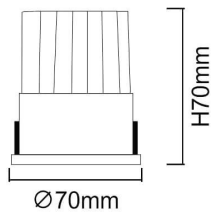

WALLWASH

Lavov Downlights from the family WALLWASH ,power 9 W and CRI 80 with an optic Double Wallwasher With a real lumen output of 810lm and a luminous efficacy of 90lm/W. Made in Die Cast Aluminum and finished in White color. CCT 4000K. Driver ON/OFF.

Item code	86.D040.0441.01
Product type	Indoor
Category	Downlights
Family	WALLWASH
Pictograms	

Scheme

Product	
Real power (W)	9
Real luminous flux (Lm)	810
Luminous efficiency (Lm/W)	90
Beam angle (°)	Double Wallwasher
Life time (h)	50000 h L80B10
IP	20
Electrical class insulation	Clas II
Colour	White
Control gear included	Yes
Control gear	ON/OFF
Flicker Free	Yes
Light source	LED
Type of LED	COB
Colour temperature (K)	4000
Colour consistency (SDCM)	SDCM<3
CRI	80