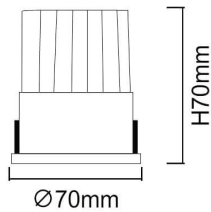

WALLWASH

Lavov Downlights from the family WALLWASH ,power 9 W and CRI 80 with an optic Double Wallwasher With a real lumen output of 810lm and a luminous efficacy of 90lm/W. Made in Die Cast Aluminum and finished in White color. CCT 4000K. Driver ON/OFF.

Item code	86.D040.0441.01
Product type	Indoor
Category	Downlights
Family	WALLWASH
Pictograms	

Scheme

Product	
Real power (W)	9
Real luminous flux (Lm)	810
Luminous efficiency (Lm/W)	90
Beam angle (°)	Double Wallwasher
Life time (h)	50000 h L80B10
IP	20
Electrical class insulation	Clas II
Colour	White
Control gear included	Yes
Control gear	ON/OFF
Flicker Free	Yes
Light source	LED
Type of LED	COB
Colour temperature (K)	4000
Colour consistency (SDCM)	SDCM<3
CRI	80