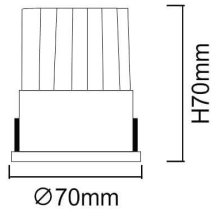

WALLWASH

Lavov Downlights from the family WALLWASH ,power 9 W and CRI 80 with an optic Double Wallwasher With a real lumen output of 810lm and a luminous efficacy of 90lm/W. Made in Die Cast Aluminum and finished in White color. CCT 4000K. Driver DALI.

Item code	86.D040.0443.01
Product type	Indoor
Category	Downlights
Family	WALLWASH
Pictograms	

Scheme

Product	
Real power (W)	9
Real luminous flux (Lm)	810
Luminous efficiency (Lm/W)	90
Beam angle (°)	Double Wallwasher
Life time (h)	50000 h L80B10
IP	20
Electrical class insulation	Clas II
Colour	White
Control gear included	Yes
Control gear	DALI
Flicker Free	Yes
Light source	LED
Type of LED	COB
Colour temperature (K)	4000
Colour consistency (SDCM)	SDCM<3
CRI	80