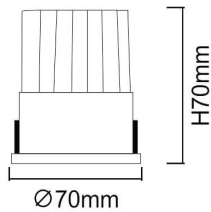

WALLWASH

Lavov Downlights from the family WALLWASH ,power 9 W and CRI 80 with an optic Double Wallwasher With a real lumen output of 810lm and a luminous efficacy of 90lm/W. Made in Die Cast Aluminum and finished in White color. CCT 4000K. Driver DALI.

Item code	86.D040.0443.01
Product type	Indoor
Category	Downlights
Family	WALLWASH
Pictograms	

Scheme

Product	
Real power (W)	9
Real luminous flux (Lm)	810
Luminous efficiency (Lm/W)	90
Beam angle (°)	Double Wallwasher
Life time (h)	50000 h L80B10
IP	20
Electrical class insulation	Clas II
Colour	White
Control gear included	Yes
Control gear	DALI
Flicker Free	Yes
Light source	LED
Type of LED	COB
Colour temperature (K)	4000
Colour consistency (SDCM)	SDCM<3
CRI	80