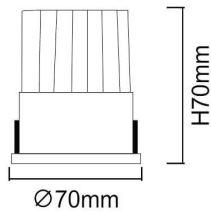

### WALLWASH

Lavov Downlights from the family WALLWASH ,power 12 W and CRI 80 with an optic 24 degrees made in Die Cast Aluminum finished in White with a real lumen output of 1080lm and an efficiency of 90lm/W. ON/OFF driver.

### Scheme

<b>Product</b>	
<b>Real power (W)</b>	<b>12</b>
<b>Real luminous flux (Lm)</b>	<b>1080</b>
<b>Luminous efficiency (Lm/W)</b>	<b>90</b>
<b>Beam angle (°)</b>	<b>24</b>
<b>Life time (h)</b>	<b>50000 h L80B10</b>
<b>IP</b>	<b>20</b>
<b>Electrical class insulation</b>	<b>Clas II</b>
<b>Colour</b>	<b>White</b>
<b>Control gear included</b>	<b>Yes</b>
<b>Control gear</b>	<b>ON/OFF</b>
<b>Flicker Free</b>	<b>Yes</b>
<b>Light source</b>	<b>LED</b>
<b>Type of LED</b>	<b>COB</b>
<b>Colour temperature (K)</b>	<b>3000</b>
<b>Colour consistency (SDCM)</b>	<b>SDCM&lt;3</b>
<b>CRI</b>	<b>80</b>