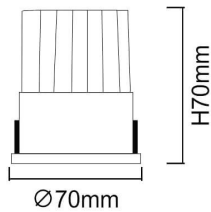

WALLWASH

Lavov Downlights from the family WALLWASH ,power 12 W and CRI 80 with an optic 24 degrees made in Die Cast Aluminum finished in White with a real lumen output of 1080lm and an efficiency of 90lm/W. ON/OFF driver.

Item code	86.D040.1311.01
Product type	Indoor
Category	Downlights
Family	WALLWASH

Pictograms

Scheme

Product	
Real power (W)	12
Real luminous flux (Lm)	1080
Luminous efficiency (Lm/W)	90
Beam angle (°)	24
Life time (h)	50000 h L80B10
IP	20
Electrical class insulation	Clas II
Colour	White
Control gear included	Yes
Control gear	ON/OFF
Flicker Free	Yes
Light source	LED
Type of LED	COB
Colour temperature (K)	3000
Colour consistency (SDCM)	SDCM<3
CRI	80