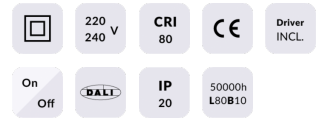

### WALLWASH

Lavov Downlights from the family WALLWASH ,power 12 W and CRI 80 with an optic 24 degrees made in Die Cast Aluminum finished in White with a real lumen output of 1080lm and an efficiency of 90lm/W. ON/OFF driver.

#### Product

<b>Real power (W)</b>	<b>12</b>
<b>Real luminous flux (Lm)</b>	<b>1080</b>
<b>Luminous efficiency (Lm/W)</b>	<b>90</b>
<b>Beam angle (°)</b>	<b>24</b>
<b>Life time (h)</b>	<b>50000 h L80B10</b>
<b>IP</b>	<b>20</b>
<b>Electrical class insulation</b>	<b>Clas II</b>
<b>Colour</b>	<b>White</b>
<b>Control gear included</b>	<b>Yes</b>
<b>Control gear</b>	<b>ON/OFF</b>
<b>Flicker Free</b>	<b>Yes</b>
<b>Light source</b>	<b>LED</b>
<b>Type of LED</b>	<b>COB</b>
<b>Colour temperature (K)</b>	<b>3000</b>
<b>Colour consistency (SDCM)</b>	<b>SDCM&lt;3</b>
<b>CRI</b>	<b>80</b>