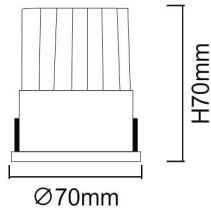

WALLWASH

Lavov Downlights from the family WALLWASH ,power 12 W and CRI 80 with an optic 40 degrees made in Die Cast Aluminum finished in White with a real lumen output of 1080lm and an efficiency of 90lm/W. ON/OFF driver.

Item code	86.D040.1321.01
Product type	Indoor
Category	Downlights
Family	WALLWASH
Pictograms	

Scheme

Product	
Real power (W)	12
Real luminous flux (Lm)	1080
Luminous efficiency (Lm/W)	90
Beam angle (°)	40
Life time (h)	50000 h L80B10
IP	20
Electrical class insulation	Clas II
Colour	White
Control gear included	Yes
Control gear	ON/OFF
Flicker Free	Yes
Light source	LED
Type of LED	COB
Colour temperature (K)	3000
Colour consistency (SDCM)	SDCM<3
CRI	80