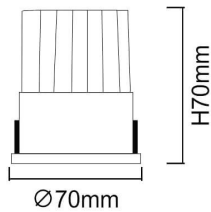

WALLWASH

Lavov Downlights from the family WALLWASH ,power 12 W and CRI 80 with an optic 40 degrees made in Die Cast Aluminum finished in White with a real lumen output of 1080lm and an efficiency of 90lm/W. ON/OFF driver.

Item code	86.D040.1321.01
Product type	Indoor
Category	Downlights
Family	WALLWASH

Pictograms

Scheme

Product	
Real power (W)	12
Real luminous flux (Lm)	1080
Luminous efficiency (Lm/W)	90
Beam angle (°)	40
Life time (h)	50000 h L80B10
IP	20
Electrical class insulation	Clas II
Colour	White
Control gear included	Yes
Control gear	ON/OFF
Flicker Free	Yes
Light source	LED
Type of LED	COB
Colour temperature (K)	3000
Colour consistency (SDCM)	SDCM<3
CRI	80