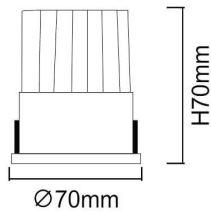

WALLWASH

Lavov Downlights from the family WALLWASH ,power 12 W and CRI 80 with an optic 40 degrees made in Die Cast Aluminum finished in White with a real lumen output of 1080lm and an efficiency of 90lm/W. ON/OFF driver.

Item code	86.D040.1321.01
Product type	Indoor
Category	Downlights
Family	WALLWASH
Pictograms	

Scheme

Product	
Real power (W)	12
Real luminous flux (Lm)	1080
Luminous efficiency (Lm/W)	90
Beam angle (°)	40
Life time (h)	50000 h L80B10
IP	20
Electrical class insulation	Clas II
Colour	White
Control gear included	Yes
Control gear	ON/OFF
Flicker Free	Yes
Light source	LED
Type of LED	COB
Colour temperature (K)	3000
Colour consistency (SDCM)	SDCM<3
CRI	80