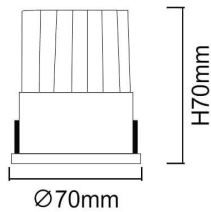

### WALLWASH

Lavov Downlights from the family WALLWASH ,power 12 W and CRI 80 with an optic Wallwasher One Side made in Die Cast Aluminum finished in White with a real lumen output of 1080lm and an efficiency of 90lm/W. ON/OFF driver.

#### Product

<b>Real power (W)</b>	<b>12</b>
<b>Real luminous flux (Lm)</b>	<b>1080</b>
<b>Luminous efficiency (Lm/W)</b>	<b>90</b>
<b>Beam angle (°)</b>	<b>Wallwasher One Side</b>
<b>Life time (h)</b>	<b>50000 h L80B10</b>
<b>IP</b>	<b>20</b>
<b>Electrical class insulation</b>	<b>Clas II</b>
<b>Colour</b>	<b>White</b>
<b>Control gear included</b>	<b>Yes</b>
<b>Control gear</b>	<b>ON/OFF</b>
<b>Flicker Free</b>	<b>Yes</b>
<b>Light source</b>	<b>LED</b>
<b>Type of LED</b>	<b>COB</b>
<b>Colour temperature (K)</b>	<b>3000</b>
<b>Colour consistency (SDCM)</b>	<b>SDCM&lt;3</b>
<b>CRI</b>	<b>80</b>