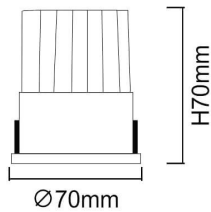

WALLWASH

Lavov Downlights from the family WALLWASH ,power 12 W and CRI 80 with an optic Wallwasher One Side made in Die Cast Aluminum finished in White with a real lumen output of 1080lm and an efficiency of 90lm/W. ON/OFF driver.

Item code	86.D040.1331.01
Product type	Indoor
Category	Downlights
Family	WALLWASH

Pictograms

Scheme

Product	
Real power (W)	12
Real luminous flux (Lm)	1080
Luminous efficiency (Lm/W)	90
Beam angle (°)	Wallwasher One Side
Life time (h)	50000 h L80B10
IP	20
Electrical class insulation	Clas II
Colour	White
Control gear included	Yes
Control gear	ON/OFF
Flicker Free	Yes
Light source	LED
Type of LED	COB
Colour temperature (K)	3000
Colour consistency (SDCM)	SDCM<3
CRI	80