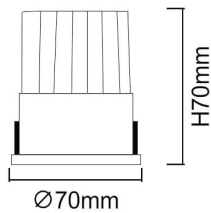

WALLWASH

Lavov Downlights from the family WALLWASH ,power 12 W and CRI 80 with an optic Wallwasher One Side made in Die Cast Aluminum finished in White with a real lumen output of 1080lm and an efficiency of 90lm/W. ON/OFF driver.

Item code	86.D040.1331.01
Product type	Indoor
Category	Downlights
Family	WALLWASH
Pictograms	

Scheme

Product	
Real power (W)	12
Real luminous flux (Lm)	1080
Luminous efficiency (Lm/W)	90
Beam angle (°)	Wallwasher One Side
Life time (h)	50000 h L80B10
IP	20
Electrical class insulation	Clas II
Colour	White
Control gear included	Yes
Control gear	ON/OFF
Flicker Free	Yes
Light source	LED
Type of LED	COB
Colour temperature (K)	3000
Colour consistency (SDCM)	SDCM<3
CRI	80