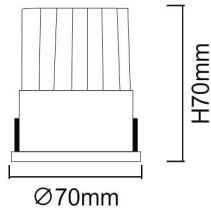

WALLWASH

Lavov Downlights from the family WALLWASH ,power 12 W and CRI 80 with an optic Wallwasher One Side made in Die Cast Aluminum finished in White with a real lumen output of 1080lm and an efficiency of 90lm/W. DALI driver.

Item code	86.D040.1333.01
Product type	Indoor
Category	Downlights
Family	WALLWASH
Pictograms	

Scheme

Product	
Real power (W)	12
Real luminous flux (Lm)	1080
Luminous efficiency (Lm/W)	90
Beam angle (°)	Wallwasher One Side
Life time (h)	50000 h L80B10
IP	20
Electrical class insulation	Clas II
Colour	White
Control gear included	Yes
Control gear	DALI
Flicker Free	Yes
Light source	LED
Type of LED	COB
Colour temperature (K)	3000
Colour consistency (SDCM)	SDCM<3
CRI	80