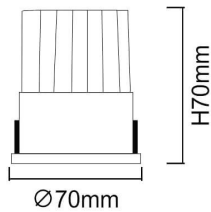

WALLWASH

Lavov Downlights from the family WALLWASH ,power 12 W and CRI 80 with an optic Wallwasher One Side made in Die Cast Aluminum finished in White with a real lumen output of 1080lm and an efficiency of 90lm/W. DALI driver.

Item code	86.D040.1333.01
Product type	Indoor
Category	Downlights
Family	WALLWASH

Pictograms

Scheme

Product	
Real power (W)	12
Real luminous flux (Lm)	1080
Luminous efficiency (Lm/W)	90
Beam angle (°)	Wallwasher One Side
Life time (h)	50000 h L80B10
IP	20
Electrical class insulation	Clas II
Colour	White
Control gear included	Yes
Control gear	DALI
Flicker Free	Yes
Light source	LED
Type of LED	COB
Colour temperature (K)	3000
Colour consistency (SDCM)	SDCM<3
CRI	80