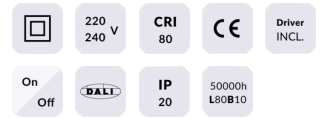

### WALLWASH

Lavov Downlights from the family WALLWASH ,power 12 W and CRI 80 with an optic Wallwasher One Side made in Die Cast Aluminum finished in White with a real lumen output of 1080lm and an efficiency of 90lm/W. DALI driver.

### Scheme

<b>Product</b>	
<b>Real power (W)</b>	<b>12</b>
<b>Real luminous flux (Lm)</b>	<b>1080</b>
<b>Luminous efficiency (Lm/W)</b>	<b>90</b>
<b>Beam angle (°)</b>	<b>Wallwasher One Side</b>
<b>Life time (h)</b>	<b>50000 h L80B10</b>
<b>IP</b>	<b>20</b>
<b>Electrical class insulation</b>	<b>Clas II</b>
<b>Colour</b>	<b>White</b>
<b>Control gear included</b>	<b>Yes</b>
<b>Control gear</b>	<b>DALI</b>
<b>Flicker Free</b>	<b>Yes</b>
<b>Light source</b>	<b>LED</b>
<b>Type of LED</b>	<b>COB</b>
<b>Colour temperature (K)</b>	<b>3000</b>
<b>Colour consistency (SDCM)</b>	<b>SDCM&lt;3</b>
<b>CRI</b>	<b>80</b>