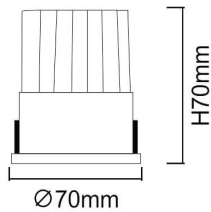

### WALLWASH

Lavov Downlights from the family WALLWASH ,power 12 W and CRI 80 with an optic Wallwasher One Side made in Die Cast Aluminum finished in White with a real lumen output of 1080lm and an efficiency of 90lm/W. DALI driver.

### Scheme

<b>Product</b>	
<b>Real power (W)</b>	<b>12</b>
<b>Real luminous flux (Lm)</b>	<b>1080</b>
<b>Luminous efficiency (Lm/W)</b>	<b>90</b>
<b>Beam angle (°)</b>	<b>Wallwasher One Side</b>
<b>Life time (h)</b>	<b>50000 h L80B10</b>
<b>IP</b>	<b>20</b>
<b>Electrical class insulation</b>	<b>Clas II</b>
<b>Colour</b>	<b>White</b>
<b>Control gear included</b>	<b>Yes</b>
<b>Control gear</b>	<b>DALI</b>
<b>Flicker Free</b>	<b>Yes</b>
<b>Light source</b>	<b>LED</b>
<b>Type of LED</b>	<b>COB</b>
<b>Colour temperature (K)</b>	<b>3000</b>
<b>Colour consistency (SDCM)</b>	<b>SDCM&lt;3</b>
<b>CRI</b>	<b>80</b>