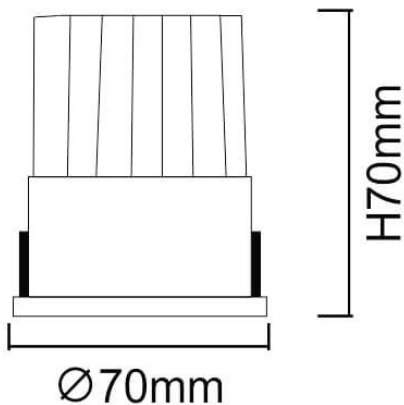

WALLWASH

Lavov Downlights from the family WALLWASH ,power 12 W and CRI 80 with an optic Wallwasher One Side made in Die Cast Aluminum finished in White with a real lumen output of 1080lm and an efficiency of 90lm/W. DALI driver.

Item code	86.D040.1333.01
Product type	Indoor
Category	Downlights
Family	WALLWASH
Pictograms	

Scheme

Product	
Real power (W)	12
Real luminous flux (Lm)	1080
Luminous efficiency (Lm/W)	90
Beam angle (°)	Wallwasher One Side
Life time (h)	50000 h L80B10
IP	20
Electrical class insulation	Clas II
Colour	White
Control gear included	Yes
Control gear	DALI
Flicker Free	Yes
Light source	LED
Type of LED	COB
Colour temperature (K)	3000
Colour consistency (SDCM)	SDCM<3
CRI	80