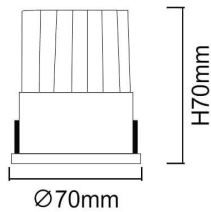

Scheme

Product	
Real power (W)	12
Real luminous flux (Lm)	1080
Luminous efficiency (Lm/W)	90
Beam angle (°)	Double Wallwasher
Life time (h)	50000 h L80B10
IP	20
Electrical class insulation	Clas II
Colour	White
Control gear included	Yes
Control gear	ON/OFF
Flicker Free	Yes
Light source	LED
Type of LED	COB
Colour temperature (K)	3000
Colour consistency (SDCM)	SDCM<3
CRI	80