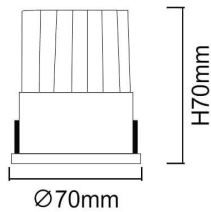

WALLWASH

Lavov Downlights from the family WALLWASH ,power 12 W and CRI 80 with an optic Double Wallwasher made in Die Cast Aluminum finished in White with a real lumen output of 1080lm and an efficiency of 90lm/W. ON/OFF driver.

Item code	86.D040.1341.01
Product type	Indoor
Category	Downlights
Family	WALLWASH

Pictograms

Scheme

Product	
Real power (W)	12
Real luminous flux (Lm)	1080
Luminous efficiency (Lm/W)	90
Beam angle (°)	Double Wallwasher
Life time (h)	50000 h L80B10
IP	20
Electrical class insulation	Clas II
Colour	White
Control gear included	Yes
Control gear	ON/OFF
Flicker Free	Yes
Light source	LED
Type of LED	COB
Colour temperature (K)	3000
Colour consistency (SDCM)	SDCM<3
CRI	80