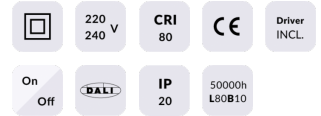

### WALLWASH

Lavov Downlights from the family WALLWASH ,power 12 W and CRI 80 with an optic Double Wallwasher made in Die Cast Aluminum finished in White with a real lumen output of 1080lm and an efficiency of 90lm/W. ON/OFF driver.

### Scheme

Product	
Real power (W)	12
Real luminous flux (Lm)	1080
Luminous efficiency (Lm/W)	90
Beam angle (°)	Double Wallwasher
Life time (h)	50000 h L80B10
IP	20
Electrical class insulation	Clas II
Colour	White
Control gear included	Yes
Control gear	ON/OFF
Flicker Free	Yes
Light source	LED
Type of LED	COB
Colour temperature (K)	3000
Colour consistency (SDCM)	SDCM<3
CRI	80