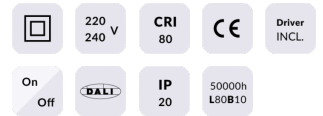

WALLWASH

Lavov Downlights from the family WALLWASH ,power 12 W and CRI 80 with an optic Double Wallwasher made in Die Cast Aluminum finished in White with a real lumen output of 1080lm and an efficiency of 90lm/W. ON/OFF driver.

Item code	86.D040.1341.01
Product type	Indoor
Category	Downlights
Family	WALLWASH

Pictograms

Scheme

Product	
Real power (W)	12
Real luminous flux (Lm)	1080
Luminous efficiency (Lm/W)	90
Beam angle (°)	Double Wallwasher
Life time (h)	50000 h L80B10
IP	20
Electrical class insulation	Clas II
Colour	White
Control gear included	Yes
Control gear	ON/OFF
Flicker Free	Yes
Light source	LED
Type of LED	COB
Colour temperature (K)	3000
Colour consistency (SDCM)	SDCM<3
CRI	80