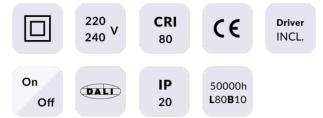

### WALLWASH

Lavov Downlights from the family WALLWASH ,power 12 W and CRI 80 with an optic Double Wallwasher made in Die Cast Aluminum finished in White with a real lumen output of 1080lm and an efficiency of 90lm/W. ON/OFF driver.

### Scheme

<b>Product</b>	
<b>Real power (W)</b>	<b>12</b>
<b>Real luminous flux (Lm)</b>	<b>1080</b>
<b>Luminous efficiency (Lm/W)</b>	<b>90</b>
<b>Beam angle (°)</b>	<b>Double Wallwasher</b>
<b>Life time (h)</b>	<b>50000 h L80B10</b>
<b>IP</b>	<b>20</b>
<b>Electrical class insulation</b>	<b>Clas II</b>
<b>Colour</b>	<b>White</b>
<b>Control gear included</b>	<b>Yes</b>
<b>Control gear</b>	<b>ON/OFF</b>
<b>Flicker Free</b>	<b>Yes</b>
<b>Light source</b>	<b>LED</b>
<b>Type of LED</b>	<b>COB</b>
<b>Colour temperature (K)</b>	<b>3000</b>
<b>Colour consistency (SDCM)</b>	<b>SDCM&lt;3</b>
<b>CRI</b>	<b>80</b>