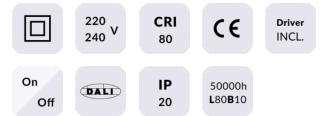

### WALLWASH

Lavov Downlights from the family WALLWASH ,power 12 W and CRI 80 with an optic Double Wallwasher made in Die Cast Aluminum finished in White with a real lumen output of 1080lm and an efficiency of 90lm/W. DALI driver.

### Scheme

<b>Product</b>	
<b>Real power (W)</b>	<b>12</b>
<b>Real luminous flux (Lm)</b>	<b>1080</b>
<b>Luminous efficiency (Lm/W)</b>	<b>90</b>
<b>Beam angle (°)</b>	<b>Double Wallwasher</b>
<b>Life time (h)</b>	<b>50000 h L80B10</b>
<b>IP</b>	<b>20</b>
<b>Electrical class insulation</b>	<b>Clas II</b>
<b>Colour</b>	<b>White</b>
<b>Control gear included</b>	<b>Yes</b>
<b>Control gear</b>	<b>DALI</b>
<b>Flicker Free</b>	<b>Yes</b>
<b>Light source</b>	<b>LED</b>
<b>Type of LED</b>	<b>COB</b>
<b>Colour temperature (K)</b>	<b>3000</b>
<b>Colour consistency (SDCM)</b>	<b>SDCM&lt;3</b>
<b>CRI</b>	<b>80</b>