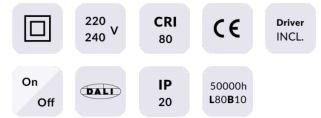

### WALLWASH

Lavov Downlights from the family WALLWASH ,power 12 W and CRI 80 with an optic Double Wallwasher made in Die Cast Aluminum finished in White with a real lumen output of 1080lm and an efficiency of 90lm/W. DALI driver.

### Scheme

<b>Product</b>	
<b>Real power (W)</b>	<b>12</b>
<b>Real luminous flux (Lm)</b>	<b>1080</b>
<b>Luminous efficiency (Lm/W)</b>	<b>90</b>
<b>Beam angle (°)</b>	<b>Double Wallwasher</b>
<b>Life time (h)</b>	<b>50000 h L80B10</b>
<b>IP</b>	<b>20</b>
<b>Electrical class insulation</b>	<b>Clas II</b>
<b>Colour</b>	<b>White</b>
<b>Control gear included</b>	<b>Yes</b>
<b>Control gear</b>	<b>DALI</b>
<b>Flicker Free</b>	<b>Yes</b>
<b>Light source</b>	<b>LED</b>
<b>Type of LED</b>	<b>COB</b>
<b>Colour temperature (K)</b>	<b>3000</b>
<b>Colour consistency (SDCM)</b>	<b>SDCM&lt;3</b>
<b>CRI</b>	<b>80</b>