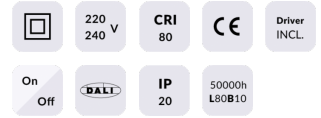

### WALLWASH

Lavov Downlights from the family WALLWASH ,power 12 W and CRI 80 with an optic Double Wallwasher made in Die Cast Aluminum finished in White with a real lumen output of 1080lm and an efficiency of 90lm/W. DALI driver.

### Scheme

Product	
Real power (W)	12
Real luminous flux (Lm)	1080
Luminous efficiency (Lm/W)	90
Beam angle (°)	Double Wallwasher
Life time (h)	50000 h L80B10
IP	20
Electrical class insulation	Clas II
Colour	White
Control gear included	Yes
Control gear	DALI
Flicker Free	Yes
Light source	LED
Type of LED	COB
Colour temperature (K)	3000
Colour consistency (SDCM)	SDCM<3
CRI	80