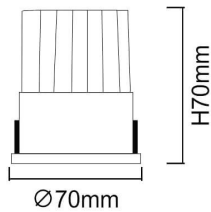

### WALLWASH

Lavov Downlights from the family WALLWASH ,power 12 W and CRI 80 with an optic Double Wallwasher made in Die Cast Aluminum finished in White with a real lumen output of 1080lm and an efficiency of 90lm/W. DALI driver.

### Scheme

<b>Product</b>	
<b>Real power (W)</b>	<b>12</b>
<b>Real luminous flux (Lm)</b>	<b>1080</b>
<b>Luminous efficiency (Lm/W)</b>	<b>90</b>
<b>Beam angle (°)</b>	<b>Double Wallwasher</b>
<b>Life time (h)</b>	<b>50000 h L80B10</b>
<b>IP</b>	<b>20</b>
<b>Electrical class insulation</b>	<b>Clas II</b>
<b>Colour</b>	<b>White</b>
<b>Control gear included</b>	<b>Yes</b>
<b>Control gear</b>	<b>DALI</b>
<b>Flicker Free</b>	<b>Yes</b>
<b>Light source</b>	<b>LED</b>
<b>Type of LED</b>	<b>COB</b>
<b>Colour temperature (K)</b>	<b>3000</b>
<b>Colour consistency (SDCM)</b>	<b>SDCM&lt;3</b>
<b>CRI</b>	<b>80</b>