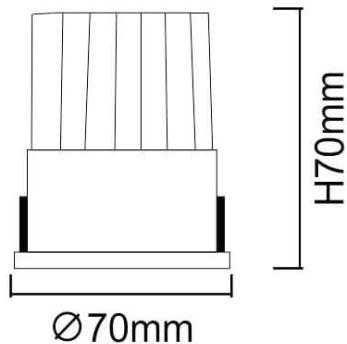

WALLWASH

Lavov Downlights from the family WALLWASH ,power 12 W and CRI 80 with an optic 24 degrees made in Die Cast Aluminum finished in White with a real lumen output of 1080lm and an efficiency of 90lm/W. ON/OFF driver.

Item code	86.D040.1411.01
Product type	Indoor
Category	Downlights
Family	WALLWASH
Pictograms	220 240 V CRI 80 CE Driver INCL. DALI IP 20 50000h L80B10

Scheme

Product	
Real power (W)	12
Real luminous flux (Lm)	1080
Luminous efficiency (Lm/W)	90
Beam angle (°)	24
Life time (h)	50000 h L80B10
IP	20
Electrical class insulation	Clas II
Colour	White
Control gear included	Yes
Control gear	ON/OFF
Flicker Free	Yes
Light source	LED
Type of LED	COB
Colour temperature (K)	4000
Colour consistency (SDCM)	SDCM<3
CRI	80