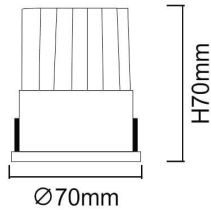

WALLWASH

Lavov Downlights from the family WALLWASH ,power 12 W and CRI 80 with an optic 24 degrees made in Die Cast Aluminum finished in White with a real lumen output of 1080lm and an efficiency of 90lm/W. ON/OFF driver.

Item code	86.D040.1411.01
Product type	Indoor
Category	Downlights
Family	WALLWASH

Pictograms

Scheme

Product

Real power (W)	12
Real luminous flux (Lm)	1080
Luminous efficiency (Lm/W)	90
Beam angle (°)	24
Life time (h)	50000 h L80B10
IP	20
Electrical class insulation	Clas II
Colour	White
Control gear included	Yes
Control gear	ON/OFF
Flicker Free	Yes
Light source	LED
Type of LED	COB
Colour temperature (K)	4000
Colour consistency (SDCM)	SDCM<3
CRI	80