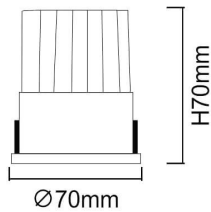

WALLWASH

Lavov Downlights from the family WALLWASH ,power 12 W and CRI 80 with an optic 24 degrees made in Die Cast Aluminum finished in White with a real lumen output of 1080lm and an efficiency of 90lm/W. ON/OFF driver.

Item code	86.D040.1411.01
Product type	Indoor
Category	Downlights
Family	WALLWASH
Pictograms	

Scheme

Product	
Real power (W)	12
Real luminous flux (Lm)	1080
Luminous efficiency (Lm/W)	90
Beam angle (°)	24
Life time (h)	50000 h L80B10
IP	20
Electrical class insulation	Clas II
Colour	White
Control gear included	Yes
Control gear	ON/OFF
Flicker Free	Yes
Light source	LED
Type of LED	COB
Colour temperature (K)	4000
Colour consistency (SDCM)	SDCM<3
CRI	80