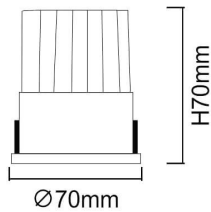

WALLWASH

Lavov Downlights from the family WALLWASH ,power 12 W and CRI 80 with an optic 24 degrees made in Die Cast Aluminum finished in White with a real lumen output of 1080lm and an efficiency of 90lm/W. DALI driver.

Item code	86.D040.1413.01
Product type	Indoor
Category	Downlights
Family	WALLWASH

Pictograms

Scheme

Product	
Real power (W)	12
Real luminous flux (Lm)	1080
Luminous efficiency (Lm/W)	90
Beam angle (°)	24
Life time (h)	50000 h L80B10
IP	20
Electrical class insulation	Clas II
Colour	White
Control gear included	Yes
Control gear	DALI
Flicker Free	Yes
Light source	LED
Type of LED	COB
Colour temperature (K)	4000
Colour consistency (SDCM)	SDCM<3
CRI	80