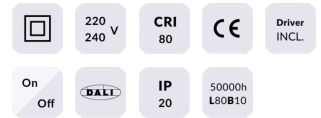

WALLWASH

Lavov Downlights from the family WALLWASH ,power 12 W and CRI 80 with an optic 40 degrees made in Die Cast Aluminum finished in White with a real lumen output of 1080lm and an efficiency of 90lm/W. ON/OFF driver.

| | |
|---------------------|------------------------|
| Item code | 86.D040.1421.01 |
| Product type | Indoor |
| Category | Downlights |
| Family | WALLWASH |

Pictograms

Scheme

Product

| | |
|------------------------------------|-----------------------|
| Real power (W) | 12 |
| Real luminous flux (Lm) | 1080 |
| Luminous efficiency (Lm/W) | 90 |
| Beam angle (°) | 40 |
| Life time (h) | 50000 h L80B10 |
| IP | 20 |
| Electrical class insulation | Clas II |
| Colour | White |
| Control gear included | Yes |
| Control gear | ON/OFF |
| Flicker Free | Yes |
| Light source | LED |
| Type of LED | COB |
| Colour temperature (K) | 4000 |
| Colour consistency (SDCM) | SDCM<3 |
| CRI | 80 |