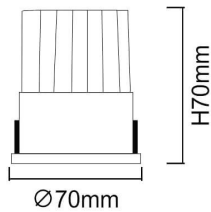

### WALLWASH

Lavov Downlights from the family WALLWASH ,power 12 W and CRI 80 with an optic 40 degrees made in Die Cast Aluminum finished in White with a real lumen output of 1080lm and an efficiency of 90lm/W. ON/OFF driver.

### Scheme

<b>Product</b>	
<b>Real power (W)</b>	<b>12</b>
<b>Real luminous flux (Lm)</b>	<b>1080</b>
<b>Luminous efficiency (Lm/W)</b>	<b>90</b>
<b>Beam angle (°)</b>	<b>40</b>
<b>Life time (h)</b>	<b>50000 h L80B10</b>
<b>IP</b>	<b>20</b>
<b>Electrical class insulation</b>	<b>Clas II</b>
<b>Colour</b>	<b>White</b>
<b>Control gear included</b>	<b>Yes</b>
<b>Control gear</b>	<b>ON/OFF</b>
<b>Flicker Free</b>	<b>Yes</b>
<b>Light source</b>	<b>LED</b>
<b>Type of LED</b>	<b>COB</b>
<b>Colour temperature (K)</b>	<b>4000</b>
<b>Colour consistency (SDCM)</b>	<b>SDCM&lt;3</b>
<b>CRI</b>	<b>80</b>