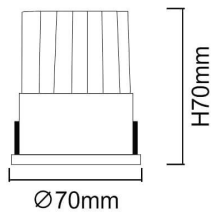

WALLWASH

Lavov Downlights from the family WALLWASH ,power 12 W and CRI 80 with an optic 40 degrees made in Die Cast Aluminum finished in White with a real lumen output of 1080lm and an efficiency of 90lm/W. ON/OFF driver.

| | |
|---------------------|------------------------|
| Item code | 86.D040.1421.01 |
| Product type | Indoor |
| Category | Downlights |
| Family | WALLWASH |

Pictograms

Scheme

Product

| | |
|------------------------------------|-----------------------|
| Real power (W) | 12 |
| Real luminous flux (Lm) | 1080 |
| Luminous efficiency (Lm/W) | 90 |
| Beam angle (°) | 40 |
| Life time (h) | 50000 h L80B10 |
| IP | 20 |
| Electrical class insulation | Clas II |
| Colour | White |
| Control gear included | Yes |
| Control gear | ON/OFF |
| Flicker Free | Yes |
| Light source | LED |
| Type of LED | COB |
| Colour temperature (K) | 4000 |
| Colour consistency (SDCM) | SDCM<3 |
| CRI | 80 |