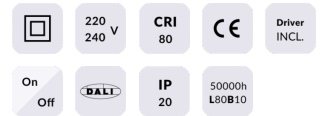

### WALLWASH

Lavov Downlights from the family WALLWASH ,power 12 W and CRI 80 with an optic 40 degrees made in Die Cast Aluminum finished in White with a real lumen output of 1080lm and an efficiency of 90lm/W. ON/OFF driver.

### Scheme

<b>Product</b>	
<b>Real power (W)</b>	<b>12</b>
<b>Real luminous flux (Lm)</b>	<b>1080</b>
<b>Luminous efficiency (Lm/W)</b>	<b>90</b>
<b>Beam angle (°)</b>	<b>40</b>
<b>Life time (h)</b>	<b>50000 h L80B10</b>
<b>IP</b>	<b>20</b>
<b>Electrical class insulation</b>	<b>Clas II</b>
<b>Colour</b>	<b>White</b>
<b>Control gear included</b>	<b>Yes</b>
<b>Control gear</b>	<b>ON/OFF</b>
<b>Flicker Free</b>	<b>Yes</b>
<b>Light source</b>	<b>LED</b>
<b>Type of LED</b>	<b>COB</b>
<b>Colour temperature (K)</b>	<b>4000</b>
<b>Colour consistency (SDCM)</b>	<b>SDCM&lt;3</b>
<b>CRI</b>	<b>80</b>