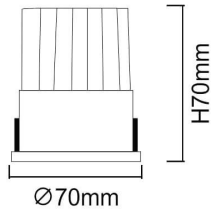

WALLWASH

Lavov Downlights from the family WALLWASH ,power 12 W and CRI 80 with an optic 40 degrees made in Die Cast Aluminum finished in White with a real lumen output of 1080lm and an efficiency of 90lm/W. ON/OFF driver.

Item code	86.D040.1421.01
Product type	Indoor
Category	Downlights
Family	WALLWASH

Pictograms

Scheme

Product	
Real power (W)	12
Real luminous flux (Lm)	1080
Luminous efficiency (Lm/W)	90
Beam angle (°)	40
Life time (h)	50000 h L80B10
IP	20
Electrical class insulation	Clas II
Colour	White
Control gear included	Yes
Control gear	ON/OFF
Flicker Free	Yes
Light source	LED
Type of LED	COB
Colour temperature (K)	4000
Colour consistency (SDCM)	SDCM<3
CRI	80