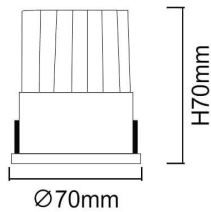

WALLWASH

Lavov Downlights from the family WALLWASH ,power 12 W and CRI 80 with an optic 40 degrees made in Die Cast Aluminum finished in White with a real lumen output of 1080lm and an efficiency of 90lm/W. DALI driver.

Item code	86.D040.1423.01
Product type	Indoor
Category	Downlights
Family	WALLWASH

Pictograms

Scheme

Product	
Real power (W)	12
Real luminous flux (Lm)	1080
Luminous efficiency (Lm/W)	90
Beam angle (°)	40
Life time (h)	50000 h L80B10
IP	20
Electrical class insulation	Clas II
Colour	White
Control gear included	Yes
Control gear	DALI
Flicker Free	Yes
Light source	LED
Type of LED	COB
Colour temperature (K)	4000
Colour consistency (SDCM)	SDCM<3
CRI	80