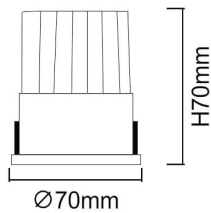

### WALLWASH

Lavov Downlights from the family WALLWASH ,power 12 W and CRI 80 with an optic Wallwasher One Side made in Die Cast Aluminum finished in White with a real lumen output of 1080lm and an efficiency of 90lm/W. ON/OFF driver.

### Scheme

<b>Product</b>	
<b>Real power (W)</b>	<b>12</b>
<b>Real luminous flux (Lm)</b>	<b>1080</b>
<b>Luminous efficiency (Lm/W)</b>	<b>90</b>
<b>Beam angle (°)</b>	<b>Wallwasher One Side</b>
<b>Life time (h)</b>	<b>50000 h L80B10</b>
<b>IP</b>	<b>20</b>
<b>Electrical class insulation</b>	<b>Clas II</b>
<b>Colour</b>	<b>White</b>
<b>Control gear included</b>	<b>Yes</b>
<b>Control gear</b>	<b>ON/OFF</b>
<b>Flicker Free</b>	<b>Yes</b>
<b>Light source</b>	<b>LED</b>
<b>Type of LED</b>	<b>COB</b>
<b>Colour temperature (K)</b>	<b>4000</b>
<b>Colour consistency (SDCM)</b>	<b>SDCM&lt;3</b>
<b>CRI</b>	<b>80</b>