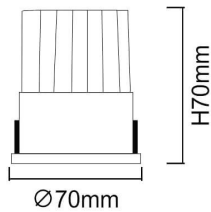

Scheme

Product	
Real power (W)	12
Real luminous flux (Lm)	1080
Luminous efficiency (Lm/W)	90
Beam angle (°)	Wallwasher One Side
Life time (h)	50000 h L80B10
IP	20
Electrical class insulation	Clas II
Colour	White
Control gear included	Yes
Control gear	ON/OFF
Flicker Free	Yes
Light source	LED
Type of LED	COB
Colour temperature (K)	4000
Colour consistency (SDCM)	SDCM<3
CRI	80