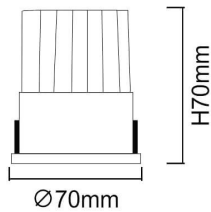

WALLWASH

Lavov Downlights from the family WALLWASH ,power 12 W and CRI 80 with an optic Wallwasher One Side made in Die Cast Aluminum finished in White with a real lumen output of 1080lm and an efficiency of 90lm/W. ON/OFF driver.

Item code	86.D040.1431.01
Product type	Indoor
Category	Downlights
Family	WALLWASH

Pictograms

Scheme

Product	
Real power (W)	12
Real luminous flux (Lm)	1080
Luminous efficiency (Lm/W)	90
Beam angle (°)	Wallwasher One Side
Life time (h)	50000 h L80B10
IP	20
Electrical class insulation	Clas II
Colour	White
Control gear included	Yes
Control gear	ON/OFF
Flicker Free	Yes
Light source	LED
Type of LED	COB
Colour temperature (K)	4000
Colour consistency (SDCM)	SDCM<3
CRI	80