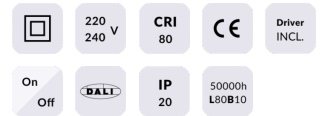

Pictograms