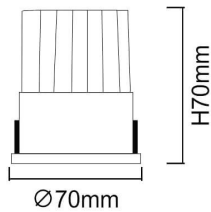

WALLWASH

Lavov Downlights from the family WALLWASH ,power 12 W and CRI 80 with an optic Wallwasher One Side made in Die Cast Aluminum finished in White with a real lumen output of 1080lm and an efficiency of 90lm/W. DALI driver.

Item code	86.D040.1433.01
Product type	Indoor
Category	Downlights
Family	WALLWASH

Pictograms

Scheme

Product	
Real power (W)	12
Real luminous flux (Lm)	1080
Luminous efficiency (Lm/W)	90
Beam angle (°)	Wallwasher One Side
Life time (h)	50000 h L80B10
IP	20
Electrical class insulation	Clas II
Colour	White
Control gear included	Yes
Control gear	DALI
Flicker Free	Yes
Light source	LED
Type of LED	COB
Colour temperature (K)	4000
Colour consistency (SDCM)	SDCM<3
CRI	80