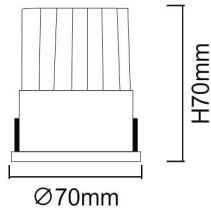

### WALLWASH

Lavov Downlights from the family WALLWASH ,power 12 W and CRI 80 with an optic Wallwasher One Side made in Die Cast Aluminum finished in White with a real lumen output of 1080lm and an efficiency of 90lm/W. DALI driver.

### Scheme

<b>Product</b>	
<b>Real power (W)</b>	<b>12</b>
<b>Real luminous flux (Lm)</b>	<b>1080</b>
<b>Luminous efficiency (Lm/W)</b>	<b>90</b>
<b>Beam angle (°)</b>	<b>Wallwasher One Side</b>
<b>Life time (h)</b>	<b>50000 h L80B10</b>
<b>IP</b>	<b>20</b>
<b>Electrical class insulation</b>	<b>Clas II</b>
<b>Colour</b>	<b>White</b>
<b>Control gear included</b>	<b>Yes</b>
<b>Control gear</b>	<b>DALI</b>
<b>Flicker Free</b>	<b>Yes</b>
<b>Light source</b>	<b>LED</b>
<b>Type of LED</b>	<b>COB</b>
<b>Colour temperature (K)</b>	<b>4000</b>
<b>Colour consistency (SDCM)</b>	<b>SDCM&lt;3</b>
<b>CRI</b>	<b>80</b>