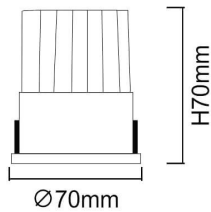

WALLWASH

Lavov Downlights from the family WALLWASH ,power 12 W and CRI 80 with an optic Double Wallwasher made in Die Cast Aluminum finished in White with a real lumen output of 1080lm and an efficiency of 90lm/W. ON/OFF driver.

Item code	86.D040.1441.01
Product type	Indoor
Category	Downlights
Family	WALLWASH

Pictograms

Scheme

Product	
Real power (W)	12
Real luminous flux (Lm)	1080
Luminous efficiency (Lm/W)	90
Beam angle (°)	Double Wallwasher
Life time (h)	50000 h L80B10
IP	20
Electrical class insulation	Clas II
Colour	White
Control gear included	Yes
Control gear	ON/OFF
Flicker Free	Yes
Light source	LED
Type of LED	COB
Colour temperature (K)	4000
Colour consistency (SDCM)	SDCM<3
CRI	80