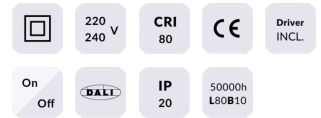

### WALLWASH

Lavov Downlights from the family WALLWASH ,power 12 W and CRI 80 with an optic Double Wallwasher made in Die Cast Aluminum finished in White with a real lumen output of 1080lm and an efficiency of 90lm/W. ON/OFF driver.

#### Product

Real power (W)	12
Real luminous flux (Lm)	1080
Luminous efficiency (Lm/W)	90
Beam angle (°)	Double Wallwasher
Life time (h)	50000 h L80B10
IP	20
Electrical class insulation	Clas II
Colour	White
Control gear included	Yes
Control gear	ON/OFF
Flicker Free	Yes
Light source	LED
Type of LED	COB
Colour temperature (K)	4000
Colour consistency (SDCM)	SDCM<3
CRI	80