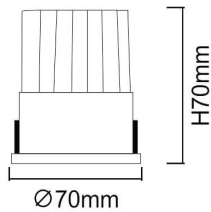

### WALLWASH

Lavov Downlights from the family WALLWASH ,power 12 W and CRI 80 with an optic Double Wallwasher made in Die Cast Aluminum finished in White with a real lumen output of 1080lm and an efficiency of 90lm/W. ON/OFF driver.

### Scheme

<b>Product</b>	
<b>Real power (W)</b>	<b>12</b>
<b>Real luminous flux (Lm)</b>	<b>1080</b>
<b>Luminous efficiency (Lm/W)</b>	<b>90</b>
<b>Beam angle (°)</b>	<b>Double Wallwasher</b>
<b>Life time (h)</b>	<b>50000 h L80B10</b>
<b>IP</b>	<b>20</b>
<b>Electrical class insulation</b>	<b>Clas II</b>
<b>Colour</b>	<b>White</b>
<b>Control gear included</b>	<b>Yes</b>
<b>Control gear</b>	<b>ON/OFF</b>
<b>Flicker Free</b>	<b>Yes</b>
<b>Light source</b>	<b>LED</b>
<b>Type of LED</b>	<b>COB</b>
<b>Colour temperature (K)</b>	<b>4000</b>
<b>Colour consistency (SDCM)</b>	<b>SDCM&lt;3</b>
<b>CRI</b>	<b>80</b>