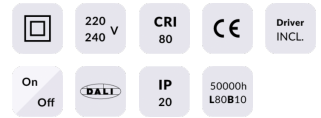

### WALLWASH

Lavov Downlights from the family WALLWASH ,power 12 W and CRI 80 with an optic Double Wallwasher made in Die Cast Aluminum finished in White with a real lumen output of 1080lm and an efficiency of 90lm/W. ON/OFF driver.

### Scheme

<b>Product</b>	
<b>Real power (W)</b>	<b>12</b>
<b>Real luminous flux (Lm)</b>	<b>1080</b>
<b>Luminous efficiency (Lm/W)</b>	<b>90</b>
<b>Beam angle (°)</b>	<b>Double Wallwasher</b>
<b>Life time (h)</b>	<b>50000 h L80B10</b>
<b>IP</b>	<b>20</b>
<b>Electrical class insulation</b>	<b>Clas II</b>
<b>Colour</b>	<b>White</b>
<b>Control gear included</b>	<b>Yes</b>
<b>Control gear</b>	<b>ON/OFF</b>
<b>Flicker Free</b>	<b>Yes</b>
<b>Light source</b>	<b>LED</b>
<b>Type of LED</b>	<b>COB</b>
<b>Colour temperature (K)</b>	<b>4000</b>
<b>Colour consistency (SDCM)</b>	<b>SDCM&lt;3</b>
<b>CRI</b>	<b>80</b>