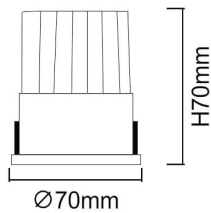

WALLWASH

Lavov Downlights from the family WALLWASH ,power 12 W and CRI 80 with an optic Double Wallwasher made in Die Cast Aluminum finished in White with a real lumen output of 1080lm and an efficiency of 90lm/W. DALI driver.

Item code	86.D040.1443.01
Product type	Indoor
Category	Downlights
Family	WALLWASH
Pictograms	

Scheme

Product	
Real power (W)	12
Real luminous flux (Lm)	1080
Luminous efficiency (Lm/W)	90
Beam angle (°)	Double Wallwasher
Life time (h)	50000 h L80B10
IP	20
Electrical class insulation	Clas II
Colour	White
Control gear included	Yes
Control gear	DALI
Flicker Free	Yes
Light source	LED
Type of LED	COB
Colour temperature (K)	4000
Colour consistency (SDCM)	SDCM<3
CRI	80