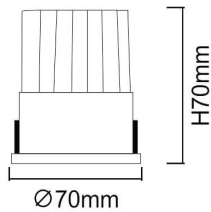

### WALLWASH

Lavov Downlights from the family WALLWASH ,power 12 W and CRI 80 with an optic Double Wallwasher made in Die Cast Aluminum finished in White with a real lumen output of 1080lm and an efficiency of 90lm/W. DALI driver.

### Scheme

<b>Product</b>	
<b>Real power (W)</b>	<b>12</b>
<b>Real luminous flux (Lm)</b>	<b>1080</b>
<b>Luminous efficiency (Lm/W)</b>	<b>90</b>
<b>Beam angle (°)</b>	<b>Double Wallwasher</b>
<b>Life time (h)</b>	<b>50000 h L80B10</b>
<b>IP</b>	<b>20</b>
<b>Electrical class insulation</b>	<b>Clas II</b>
<b>Colour</b>	<b>White</b>
<b>Control gear included</b>	<b>Yes</b>
<b>Control gear</b>	<b>DALI</b>
<b>Flicker Free</b>	<b>Yes</b>
<b>Light source</b>	<b>LED</b>
<b>Type of LED</b>	<b>COB</b>
<b>Colour temperature (K)</b>	<b>4000</b>
<b>Colour consistency (SDCM)</b>	<b>SDCM&lt;3</b>
<b>CRI</b>	<b>80</b>