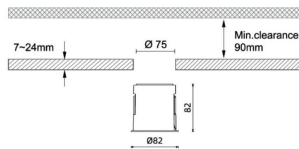

Waterproof plus

Lavov downlight from the family Waterproof plus with a power of 11W and an optics 15 degrees . CCT 3000K. With a total lumen output of 751lm and a luminous efficiency of 68.27lm/W.ON/OFF driver. Made in die cast aluminum and finished in White color. IP65 degree of protection.

Item code	86.D042.1311.01
Product type	Outdoor
Category	Recessed Wall & Ceiling
Family	Waterproof plus
Pictograms	

Dimensions

Product dimensions (mm) diam 82mmxheight 82mm

Scheme

Product	
Real power (W)	11
Real luminous flux (Lm)	751
Luminous efficiency (Lm/W)	68.27
Beam angle (°)	15
IP	IP65
Colour	White
Control gear included	Yes
Control gear	ON/OFF
Flicker Free	Yes
Light source	LED
Type of LED	COB
Colour temperature (K)	3000
Colour consistency (SDCM)	SDCM<3
CRI	90