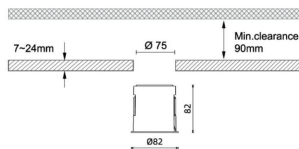

Waterproof plus

Lavov downlight from the family Waterproof plus with a power of 11W and an optics 15 degrees . CCT 3000K. With a total lumen output of 751lm and a luminous efficiency of 68.27lm/W.ON/OFF driver. Made in die cast aluminum and finished in White color. IP65 degree of protection.

Item code	86.D042.1311.01
Product type	Indoor
Category	Downlights
Family	Waterproof
Subfamily	Waterproof plus
Pictograms	

Dimensions

Product dimensions (mm) diam 82mmxheight 82mm

Scheme

Product

Real power (W)	11
Real luminous flux (Lm)	751
Luminous efficiency (Lm/W)	68.27
Beam angle (°)	15
IP	IP65
Colour	White
Control gear included	Yes
Control gear	ON/OFF
Flicker Free	Yes
Light source	LED
Type of LED	COB
Colour temperature (K)	3000
Colour consistency (SDCM)	SDCM<3
CRI	90