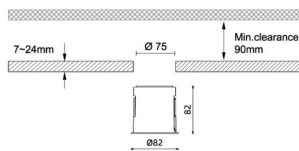

Waterproof plus

Lavov downlight from the family Waterproof plus with a power of 11W and an optics 15 degrees . CCT 3000K. With a total lumen output of 751lm and a luminous efficiency of 68.27lm/W.ON/OFF driver. Made in die cast aluminum and finished in White color. IP65 degree of protection.

Item code	86.D042.1311.01
Product type	Outdoor
Category	Recessed Wall & Ceiling
Family	Waterproof plus
Pictograms	

Dimensions

Product dimensions (mm) diam 82mmxheight 82mm

Scheme

Product	
Real power (W)	11
Real luminous flux (Lm)	751
Luminous efficiency (Lm/W)	68.27
Beam angle (°)	15
IP	IP65
Colour	White
Control gear included	Yes
Control gear	ON/OFF
Flicker Free	Yes
Light source	LED
Type of LED	COB
Colour temperature (K)	3000
Colour consistency (SDCM)	SDCM<3
CRI	90