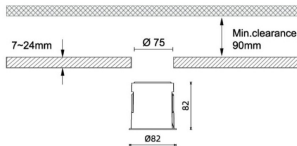

**Waterproof plus**

Lavov downlight from the family Waterproof with a power of 9W and an optics 50o. With a total lumen output of 751lm and a luminous efficiency of 68.27lm/W. DALI driver. Made in die cast aluminum and finished in White color. IP65 degree of protection.

**Dimensions**

**Product dimensions (mm) diam 82mmxheight 82mm**

**Scheme**

<b>Product</b>	
<b>Real power (W)</b>	<b>11</b>
<b>Real luminous flux (Lm)</b>	<b>751</b>
<b>Luminous efficiency (Lm/W)</b>	<b>68.27</b>
<b>Beam angle (°)</b>	<b>15</b>
<b>IP</b>	<b>IP65</b>
<b>Colour</b>	<b>White</b>
<b>Control gear included</b>	<b>Yes</b>
<b>Control gear</b>	<b>DALI</b>
<b>Flicker Free</b>	<b>Yes</b>
<b>Light source</b>	<b>LED</b>
<b>Type of LED</b>	<b>COB</b>
<b>Colour temperature (K)</b>	<b>3000</b>
<b>Colour consistency (SDCM)</b>	<b>SDCM&lt;3</b>
<b>CRI</b>	<b>90</b>