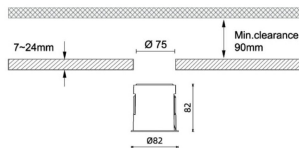

**Waterproof plus**

Lavov downlight from the family Waterproof with a power of 9W and an optics 50o. With a total lumen output of 751lm and a luminous efficiency of 68.27lm/W. DALI driver. Made in die cast aluminum and finished in White color. IP65 degree of protection.

**Dimensions**

**Product dimensions (mm) diam 82mmxheight 82mm**

**Scheme**

**Product**

<b>Real power (W)</b>	<b>11</b>
<b>Real luminous flux (Lm)</b>	<b>751</b>
<b>Luminous efficiency (Lm/W)</b>	<b>68.27</b>
<b>Beam angle (°)</b>	<b>15</b>
<b>IP</b>	<b>IP65</b>
<b>Colour</b>	<b>White</b>
<b>Control gear included</b>	<b>Yes</b>
<b>Control gear</b>	<b>DALI</b>
<b>Flicker Free</b>	<b>Yes</b>
<b>Light source</b>	<b>LED</b>
<b>Type of LED</b>	<b>COB</b>
<b>Colour temperature (K)</b>	<b>3000</b>
<b>Colour consistency (SDCM)</b>	<b>SDCM&lt;3</b>
<b>CRI</b>	<b>90</b>