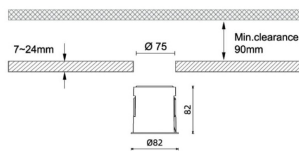

Waterproof plus

Lavov downlight from the family Waterproof plus with a power of 11W and an optics 24 degrees . CCT 3000K. With a total lumen output of 754lm and a luminous efficiency of 68.54000000000006lm/W.ON/OFF driver. Made in die cast aluminum and finished in White color. IP65 degree of protection.

Item code	86.D042.1321.01
Product type	Outdoor
Category	Recessed Wall & Ceiling
Family	Waterproof plus
Pictograms	

Dimensions

Product dimensions (mm) diam 82mmxheight 82mm

Scheme

Product	
Real power (W)	11
Real luminous flux (Lm)	754
Luminous efficiency (Lm/W)	68.54000000000006
Beam angle (°)	24
IP	IP65
Colour	White
Control gear included	Yes
Control gear	ON/OFF
Flicker Free	Yes
Light source	LED
Type of LED	COB
Colour temperature (K)	3000
Colour consistency (SDCM)	SDCM<3
CRI	90