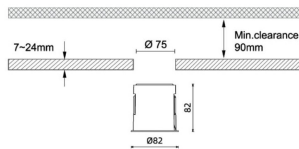

**Waterproof plus**

Lavov downlight from the family Waterproof plus with a power of 11W and an optics 36 degrees . CCT 3000K. With a total lumen output of 820lm and a luminous efficiency of 74.54000000000006lm/W.ON/OFF driver. Made in die cast aluminum and finished in White color. IP65 degree of protection.

<b>Item code</b>	<b>86.D042.1331.01</b>
<b>Product type</b>	<b>Outdoor</b>
<b>Category</b>	<b>Recessed Wall &amp; Ceiling</b>
<b>Family</b>	<b>Waterproof plus</b>
<b>Pictograms</b>	

**Dimensions**

**Product dimensions (mm) diam 82mmxheight 82mm**

**Scheme**

<b>Product</b>	
<b>Real power (W)</b>	<b>11</b>
<b>Real luminous flux (Lm)</b>	<b>820</b>
<b>Luminous efficiency (Lm/W)</b>	<b>74.54000000000006</b>
<b>Beam angle (°)</b>	<b>36</b>
<b>IP</b>	<b>IP65</b>
<b>Colour</b>	<b>White</b>
<b>Control gear included</b>	<b>Yes</b>
<b>Control gear</b>	<b>ON/OFF</b>
<b>Flicker Free</b>	<b>Yes</b>
<b>Light source</b>	<b>LED</b>
<b>Type of LED</b>	<b>COB</b>
<b>Colour temperature (K)</b>	<b>3000</b>
<b>Colour consistency (SDCM)</b>	<b>SDCM&lt;3</b>
<b>CRI</b>	<b>90</b>