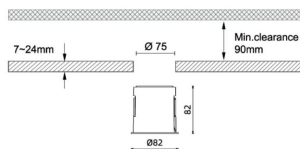

Waterproof plus

Lavov downlight from the family Waterproof plus with a power of 11W and an optics 36 degrees . CCT 3000K. With a total lumen output of 820lm and a luminous efficiency of 74.54000000000006lm/W.ON/OFF driver. Made in die cast aluminum and finished in White color. IP65 degree of protection.

Item code	86.D042.1331.01
Product type	Outdoor
Category	Recessed Wall & Ceiling
Family	Waterproof plus
Pictograms	

Dimensions

Product dimensions (mm) diam 82mmxheight 82mm

Scheme

Product	
Real power (W)	11
Real luminous flux (Lm)	820
Luminous efficiency (Lm/W)	74.54000000000006
Beam angle (°)	36
IP	IP65
Colour	White
Control gear included	Yes
Control gear	ON/OFF
Flicker Free	Yes
Light source	LED
Type of LED	COB
Colour temperature (K)	3000
Colour consistency (SDCM)	SDCM<3
CRI	90