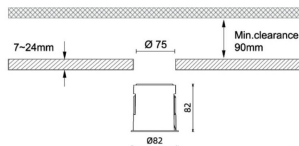

### Waterproof plus

Lavov downlight from the family Waterproof plus with a power of 11W and an optics 36 degrees . CCT 3000K. With a total lumen output of 820lm and a luminous efficiency of 74.54000000000006lm/W.ON/OFF driver. Made in die cast aluminum and finished in White color. IP65 degree of protection.

### Dimensions

Product dimensions (mm) diam 82mmxheight 82mm

### Product

<b>Real power (W)</b>	<b>11</b>
<b>Real luminous flux (Lm)</b>	<b>820</b>
<b>Luminous efficiency (Lm/W)</b>	<b>74.54000000000006</b>
<b>Beam angle (°)</b>	<b>36</b>
<b>IP</b>	<b>IP65</b>
<b>Colour</b>	<b>White</b>
<b>Control gear included</b>	<b>Yes</b>
<b>Control gear</b>	<b>ON/OFF</b>
<b>Flicker Free</b>	<b>Yes</b>
<b>Light source</b>	<b>LED</b>
<b>Type of LED</b>	<b>COB</b>
<b>Colour temperature (K)</b>	<b>3000</b>
<b>Colour consistency (SDCM)</b>	<b>SDCM&lt;3</b>
<b>CRI</b>	<b>90</b>