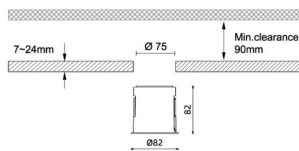

### Waterproof plus

Lavov downlight from the family Waterproof with a power of 9W and an optics 50°. With a total lumen output of 820lm and a luminous efficiency of 74.54000000000006lm/W. DALI driver. Made in die cast aluminum and finished in White color. IP65 degree of protection.

### Dimensions

**Product dimensions (mm)** diam 82mmxheight 82mm

### Scheme

<b>Product</b>	
<b>Real power (W)</b>	<b>11</b>
<b>Real luminous flux (Lm)</b>	<b>820</b>
<b>Luminous efficiency (Lm/W)</b>	<b>74.54000000000006</b>
<b>Beam angle (°)</b>	<b>36</b>
<b>IP</b>	<b>IP65</b>
<b>Colour</b>	<b>White</b>
<b>Control gear included</b>	<b>Yes</b>
<b>Control gear</b>	<b>DALI</b>
<b>Flicker Free</b>	<b>Yes</b>
<b>Light source</b>	<b>LED</b>
<b>Type of LED</b>	<b>COB</b>
<b>Colour temperature (K)</b>	<b>3000</b>
<b>Colour consistency (SDCM)</b>	<b>SDCM&lt;3</b>
<b>CRI</b>	<b>90</b>