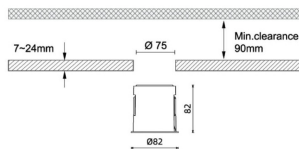

Subfamily	Waterproof plus
------------------	------------------------

Pictograms	    
	   

220
240 VCRI
80SDCM
3Driver
INCL.On
Off50000h
L80B10IP
65

Dimensions

Product dimensions (mm) diam 82mmxheight 82mm

Scheme

Product

Real power (W)	11
-----------------------	-----------

Real luminous flux (Lm)	782
--------------------------------	------------

Luminous efficiency (Lm/W)	71.099999999999994
-----------------------------------	---------------------------

Beam angle (°)	60
-----------------------	-----------

IP	IP65
-----------	-------------

Colour	White
---------------	--------------

Control gear included	Yes
------------------------------	------------

Control gear	ON/OFF
---------------------	---------------