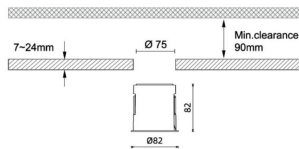

Waterproof plus

Lavov downlight from the family Waterproof plus with a power of 11W and an optics 60 degrees . CCT 3000K. With a total lumen output of 782lm and a luminous efficiency of 71.099999999999994lm/W.ON/OFF driver. Made in die cast aluminum and finished in White color. IP65 degree of protection.

Item code	86.D042.1341.01
Product type	Outdoor
Category	Recessed Wall & Ceiling
Family	Waterproof plus
Pictograms	

Dimensions

Product dimensions (mm) diam 82mmxheight 82mm

Scheme

Product	
Real power (W)	11
Real luminous flux (Lm)	782
Luminous efficiency (Lm/W)	71.099999999999994
Beam angle (°)	60
IP	IP65
Colour	White
Control gear included	Yes
Control gear	ON/OFF
Flicker Free	Yes
Light source	LED
Type of LED	COB
Colour temperature (K)	3000
Colour consistency (SDCM)	SDCM<3
CRI	90