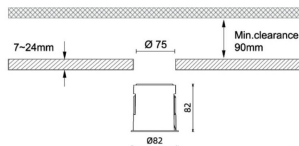

Waterproof plus

Lavov downlight from the family Waterproof plus with a power of 11W and an optics 60 degrees . CCT 3000K. With a total lumen output of 782lm and a luminous efficiency of 71.099999999999994lm/W.ON/OFF driver. Made in die cast aluminum and finished in White color. IP65 degree of protection.

Item code	86.D042.1341.01
Product type	Outdoor
Category	Recessed Wall & Ceiling
Family	Waterproof plus

Pictograms

Dimensions

Product dimensions (mm) diam 82mmxheight 82mm

Scheme

Product

Real power (W)	11
Real luminous flux (Lm)	782
Luminous efficiency (Lm/W)	71.099999999999994
Beam angle (°)	60
IP	IP65
Colour	White
Control gear included	Yes
Control gear	ON/OFF
Flicker Free	Yes
Light source	LED
Type of LED	COB
Colour temperature (K)	3000
Colour consistency (SDCM)	SDCM<3
CRI	90