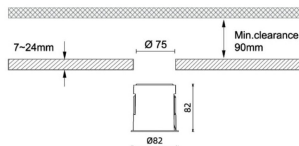

### Dimensions

Product dimensions (mm) diam 82mmxheight 82mm

### Product

<b>Real power (W)</b>	<b>11</b>
<b>Real luminous flux (Lm)</b>	<b>782</b>
<b>Luminous efficiency (Lm/W)</b>	<b>71.09999999999994</b>
<b>Beam angle (°)</b>	<b>60</b>
<b>IP</b>	<b>IP65</b>
<b>Colour</b>	<b>White</b>
<b>Control gear included</b>	<b>Yes</b>
<b>Control gear</b>	<b>DALI</b>
<b>Flicker Free</b>	<b>Yes</b>
<b>Light source</b>	<b>LED</b>
<b>Type of LED</b>	<b>COB</b>
<b>Colour temperature (K)</b>	<b>3000</b>
<b>Colour consistency (SDCM)</b>	<b>SDCM&lt;3</b>
<b>CRI</b>	<b>90</b>