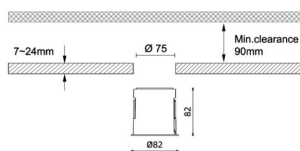

**Waterproof plus**

Lavov downlight from the family Waterproof with a power of 9W and an optics 50°. With a total lumen output of 782lm and a luminous efficiency of 71.09999999999994lm/W. DALI driver. Made in die cast aluminum and finished in White color. IP65 degree of protection.

<b>Item code</b>	<b>86.D042.1343.01</b>
<b>Product type</b>	<b>Outdoor</b>
<b>Category</b>	<b>Recessed Wall &amp; Ceiling</b>
<b>Family</b>	<b>Waterproof plus</b>
<b>Pictograms</b>	

**Dimensions**

**Product dimensions (mm) diam 82mmxheight 82mm**

**Scheme**

<b>Product</b>	
<b>Real power (W)</b>	<b>11</b>
<b>Real luminous flux (Lm)</b>	<b>782</b>
<b>Luminous efficiency (Lm/W)</b>	<b>71.09999999999994</b>
<b>Beam angle (°)</b>	<b>60</b>
<b>IP</b>	<b>IP65</b>
<b>Colour</b>	<b>White</b>
<b>Control gear included</b>	<b>Yes</b>
<b>Control gear</b>	<b>DALI</b>
<b>Flicker Free</b>	<b>Yes</b>
<b>Light source</b>	<b>LED</b>
<b>Type of LED</b>	<b>COB</b>
<b>Colour temperature (K)</b>	<b>3000</b>
<b>Colour consistency (SDCM)</b>	<b>SDCM&lt;3</b>
<b>CRI</b>	<b>90</b>