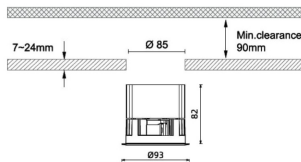

Waterproof plus

Lavov downlight from the family Waterproof with a power of 15W and an optics 50o. With a total lumen output of 894lm and a luminous efficiency of 68.77lm/W.ON/OFF driver. Made in die cast aluminum and finished in White color. IP65 degree of protection.

Item code	86.D042.2311.01
Product type	Outdoor
Category	Recessed Wall & Ceiling
Family	Waterproof plus
Pictograms	

Dimensions

Product dimensions (mm) diam 93mmxheight 82mm

Scheme

Product

Real power (W)	13
Real luminous flux (Lm)	894
Luminous efficiency (Lm/W)	68.77
Beam angle (°)	15
IP	IP65
Colour	White
Control gear included	Yes
Control gear	ON/OFF
Flicker Free	Yes
Light source	LED
Type of LED	COB
Colour temperature (K)	3000
Colour consistency (SDCM)	SDCM<3
CRI	90