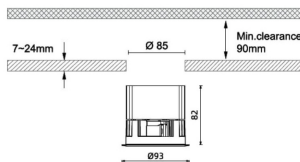

Waterproof plus

Lavov downlight from the family Waterproof with a power of 15W and an optics 50°. With a total lumen output of 894lm and a luminous efficiency of 68.77lm/W. ON/OFF driver. Made in die cast aluminum and finished in White color. IP65 degree of protection.

Item code	86.D042.2311.01
Product type	Indoor
Category	Downlights
Family	Waterproof
Subfamily	Waterproof plus
Pictograms	

Dimensions

Product dimensions (mm) diam 93mmxheight 82mm

Scheme

Product

Real power (W)	13
Real luminous flux (Lm)	894
Luminous efficiency (Lm/W)	68.77
Beam angle (°)	15
IP	IP65
Colour	White
Control gear included	Yes
Control gear	ON/OFF
Flicker Free	Yes
Light source	LED
Type of LED	COB
Colour temperature (K)	3000
Colour consistency (SDCM)	SDCM<3
CRI	90