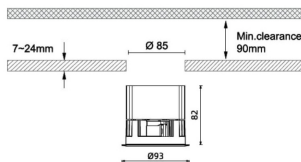

### Waterproof plus

Lavov downlight from the family Waterproof with a power of 15W and an optics 50o. With a total lumen output of 894lm and a luminous efficiency of 68.77lm/W. ON/OFF driver. Made in die cast aluminum and finished in White color. IP65 degree of protection.

### Dimensions

**Product dimensions (mm)** diam 93mmxheight 82mm

### Product

<b>Real power (W)</b>	<b>13</b>
<b>Real luminous flux (Lm)</b>	<b>894</b>
<b>Luminous efficiency (Lm/W)</b>	<b>68.77</b>
<b>Beam angle (°)</b>	<b>15</b>
<b>IP</b>	<b>IP65</b>
<b>Colour</b>	<b>White</b>
<b>Control gear included</b>	<b>Yes</b>
<b>Control gear</b>	<b>ON/OFF</b>
<b>Flicker Free</b>	<b>Yes</b>
<b>Light source</b>	<b>LED</b>
<b>Type of LED</b>	<b>COB</b>
<b>Colour temperature (K)</b>	<b>3000</b>
<b>Colour consistency (SDCM)</b>	<b>SDCM&lt;3</b>
<b>CRI</b>	<b>90</b>